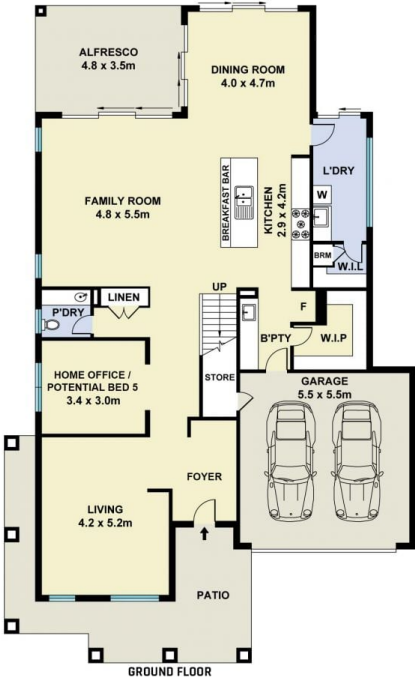

31 VALLETTA DRIVE GABLES