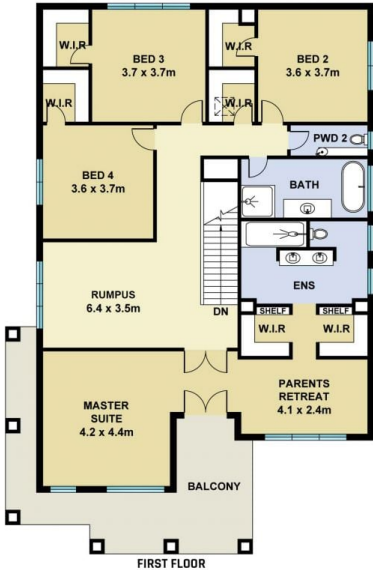

31 VALLETTA DRIVE GABLES