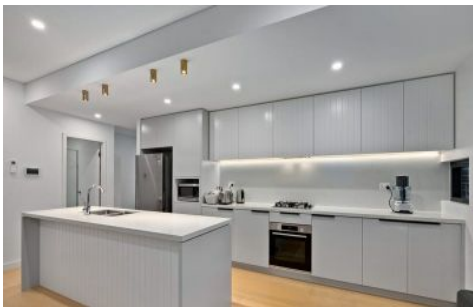

Mountview_{RE}

140/2 Gerbera Place Kellyville NSW

1 1 1

MVRE proudly present this lavish and superbly located apartment. Showcasing beautifully presented interiors flooded with natural light all enhanced by quality features throughout, this stylish one bedroom apartment in a desirable and secure contemporary complex.

Type : Apartment

Price : $710 PW

View : <https://www.mountviewre.com.au/lease/nsw/hills/kellyville/residential/apartment/8680518>

Features includes:

- ? Master bedroom featuring built-in wardrobes.
- ? Open plan living and dining area.
- ? Sleek kitchen with gas cooktop, stainless steel appliances.
- ? Spacious bathroom complete with floor to ceiling tiles, separate shower and bath

[For full version visit the website](https://www.mountviewre.com.au)

<https://www.mountviewre.com.au>