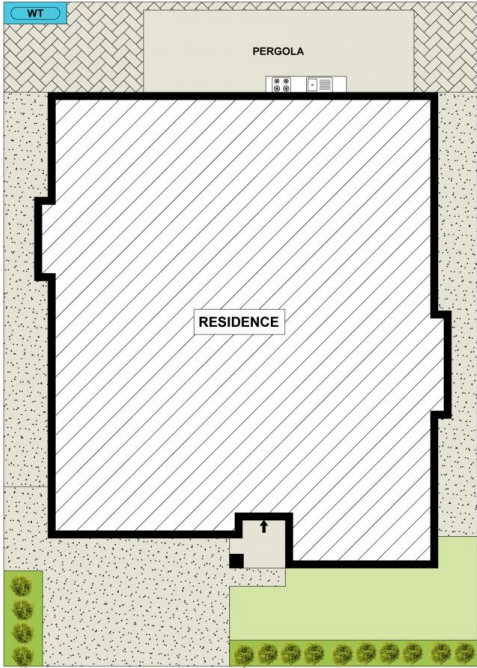

18 LOCOSI STREET SCHOFIELDS