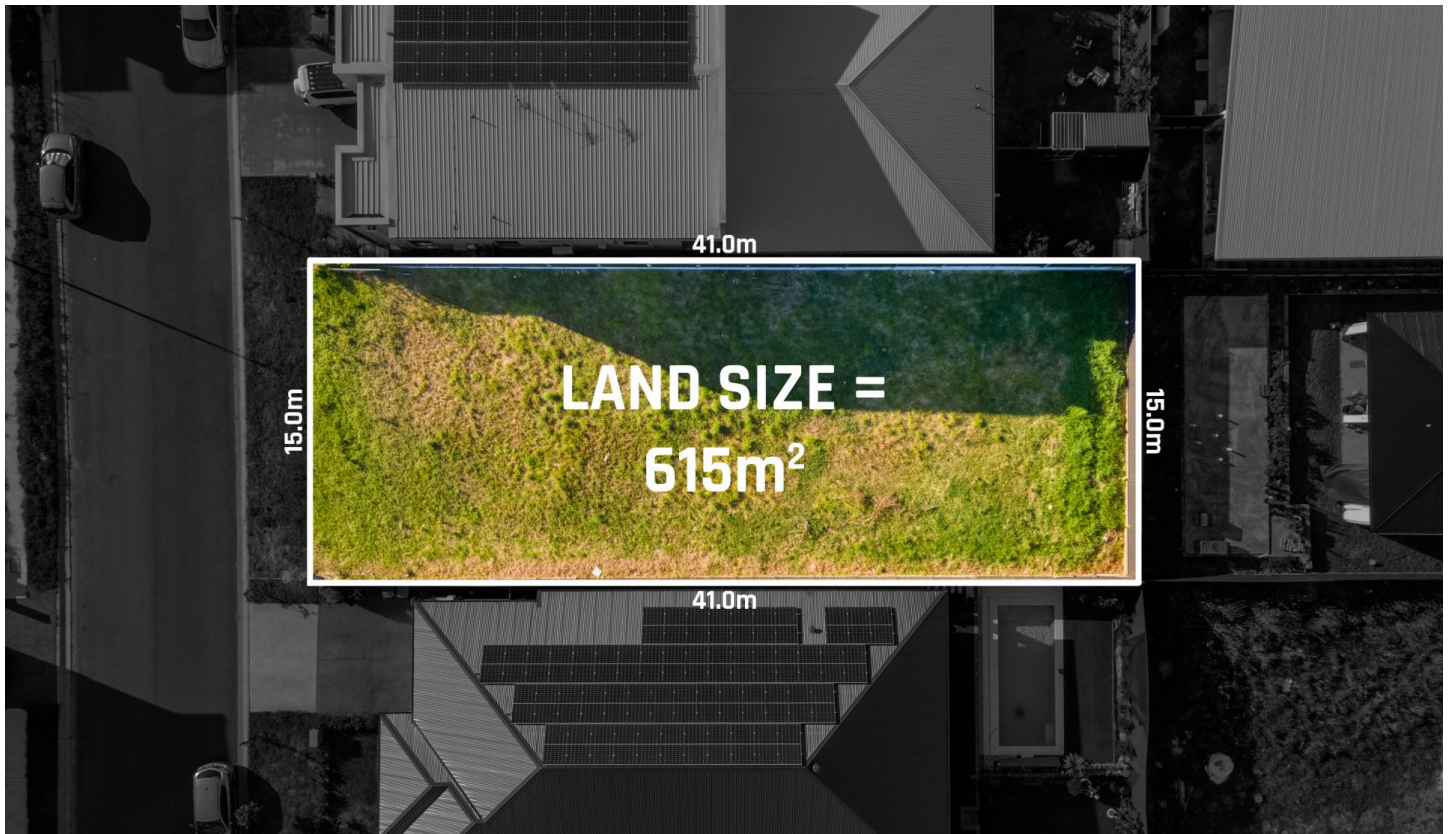

Mountview^{RE}

39 Lahore Street Riverstone NSW

Ravi Goyal and MVRE proudly present this expansive 615 sqm block in Riverstone, with opportunity to subdivide and construct a duplex. Well positioned within this growing community, this block represents great opportunity for investors and families alike.

Type : Land
Price : \$ 1,037,500
Land Size : 615 sqm
View : <https://www.mountviewre.com.au/sale/nsw/western-sydney/riverstone/residential/land/8222560>

Features:

- * 615 sqm block with 15m frontage.
- * Registered - ready to build!
- * Opportunity to build a duplex (STCA).
- * Riverstone Public School & Riverstone High School catchment.
- * Easy access to the local shops, cafes, child care and parks.