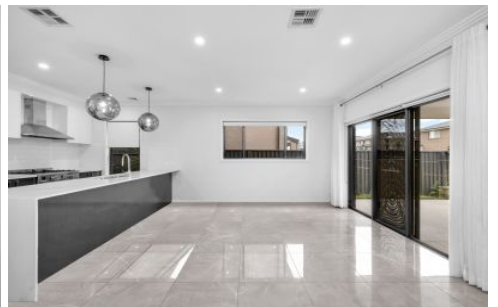

# Mountview<sub>RE</sub>

7 Farmington Road Box Hill NSW

4  3  2 

MVRE proudly presents this exquisite home in Box Hill, where elegant French accents meet luxurious family living.

This stunning property showcases lavish luxury with three-step ceiling lines and a chef's dream kitchen, complete with soft-close drawers and adjacent views of an entertainer's paradise. Step outside to a grand alfresco area featuring a blissful water fountain-perfect for gatherings!