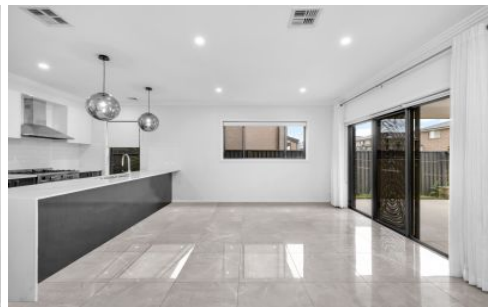

Mountview^{RE}

7 Farmington Road Box Hill NSW

4 3 2

MVRE proudly presents this exquisite home in Box Hill, where elegant French accents meet luxurious family living.

This stunning property showcases lavish luxury with three-step ceiling lines and a chef's dream kitchen, complete with soft-close drawers and adjacent views of an entertainer's paradise. Step outside to a grand alfresco area featuring a blissful water fountain-perfect for gatherings!

Property Features:

- Striking Modern Facade: Balcony with abundant downlighting

Type : House

View : <https://www.mountviewre.com.au/lease/nsw/western-sydney/box-hill/residential/house/8140099>

Woetso Jigdak
02 8883 3592