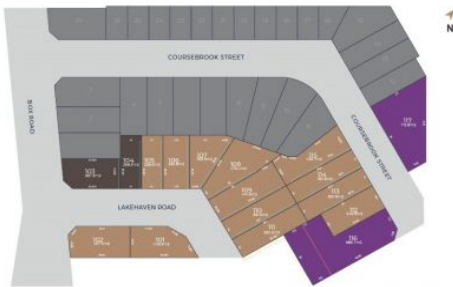

Mountview^{RE}

**Lot 101 Lakehaven Road,
Box Hill**

Mountview^{RE}

101/ Lakehaven Road Box Hill NSW

MVRE proudly present Lot 101 Lakehaven Road to the market.

Features:

- * 406sqm block.
- * Registered - ready to build.
- * Land-only lot option - choose your own builder!
- * Close proximity to Santa Sophia school in Gables, Box Hill City Centre, Rouse Hill Town Centre & Metro.