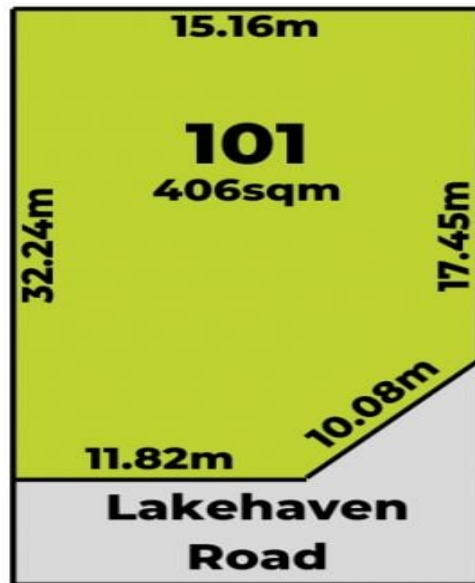

Mountview^{RE}

**Lot 101 Lakehaven Road,
Box Hill**

Mountview^{RE}

101/ Lakehaven Road Box Hill NSW

MVRE proudly present Lot 101 Lakehaven Road to the market.

Features:

- * 406sqm block.
- * Registered - ready to build.
- * Land-only lot option - choose your own builder!
- * Close proximity to Santa Sophia school in Gables, Box Hill City Centre, Rouse Hill Town Centre & Metro.

Land Size : 406 sqm
View : <https://www.mountviewre.com.au/sale/nsw/western-sydney/box-hill/residential/land/8027136>

Rahul Sehgal
02 8883 3592

Chet Greatbatch Murphy
02 8883 3592