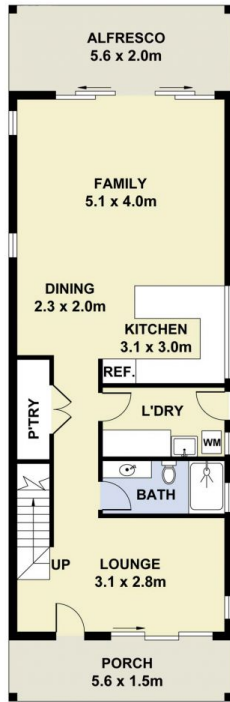

GROUND FLOOR