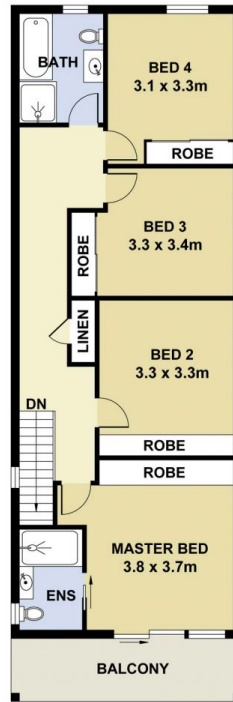

Woetso Jigdak
02 8883 3592

FIRST FLOOR