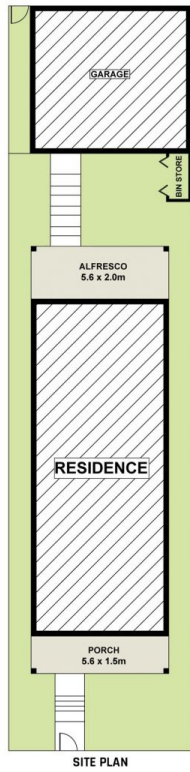

SITE PLAN

15 AQUILA STREET BOX HILL