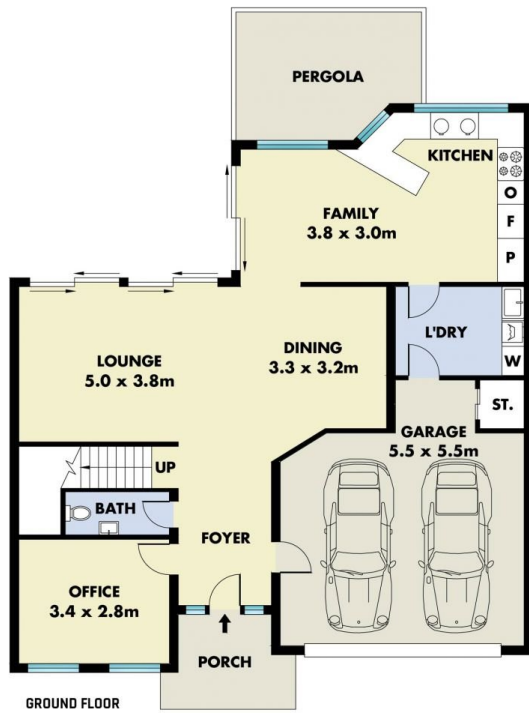

13 IBIS CLOSE BELLA VISTA