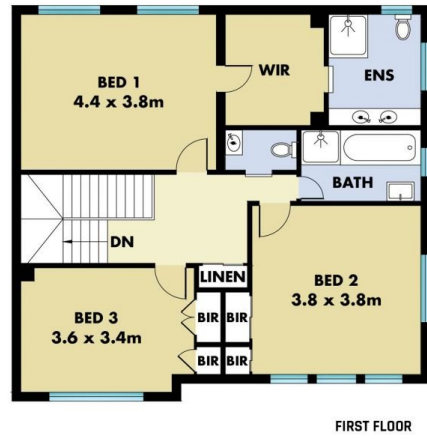

13 IBIS CLOSE BELLA VISTA