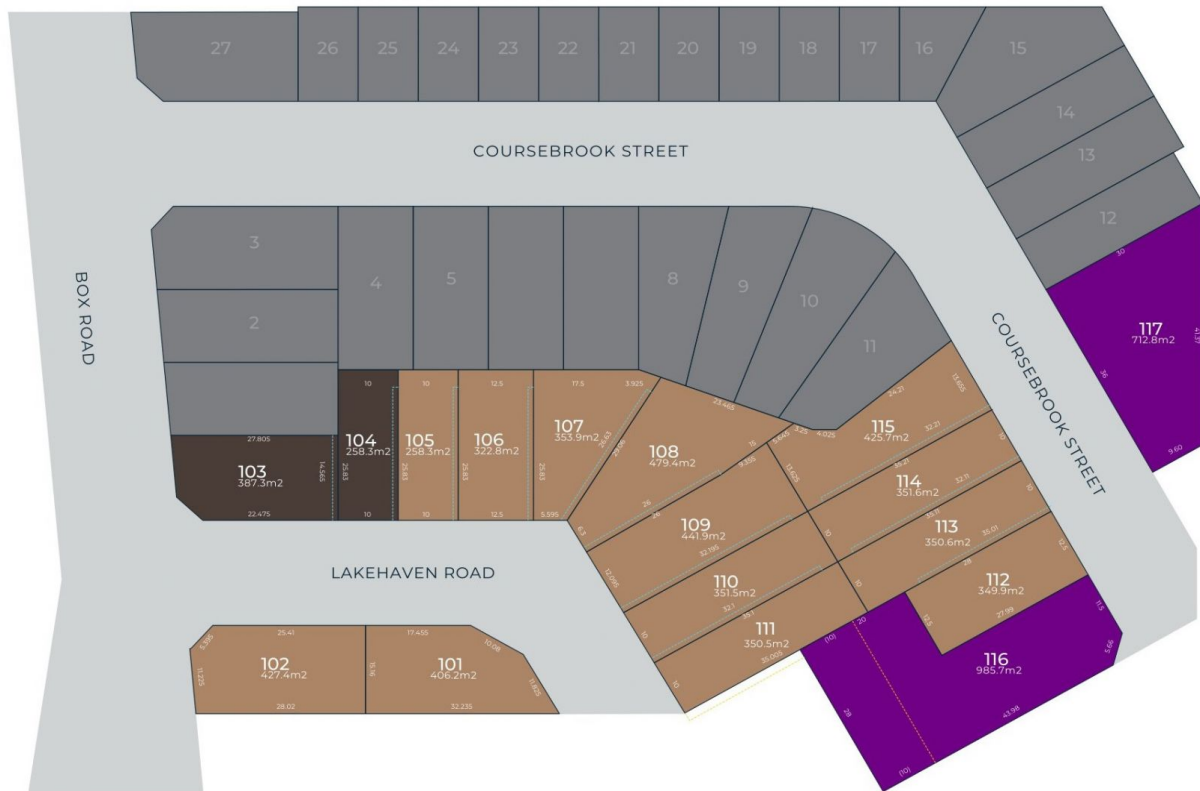

Mountview_{RE}

62 Box Road Box Hill NSW

Chet Greatbatch Murphy and MVRE proudly present the 62 Box Road estate to the market, With only 2 lots remaining in this estate, these are sure to go quick!

Features:

- 400sqm+ lots.
- Registered || Build your dream home!
- 'Land Only' || Choose your own builder.
- Well positioned, adjacent to Rouse Hill heights estate and all future planned amenities.
- Desirable Hills Shire Locale.

For more information, please contact Chet Greatbatch on 0451 984 885.

Disclaimer: Whilst every effort has been made to ensure the accuracy of these particulars, no warranty is given by

Price : Only 2 Lots Remaining!
Land Size : 426 sqm
View : <https://www.mountviewre.com.au/sale/nsw/western-sydney/box-hill/residential/land/7984608>