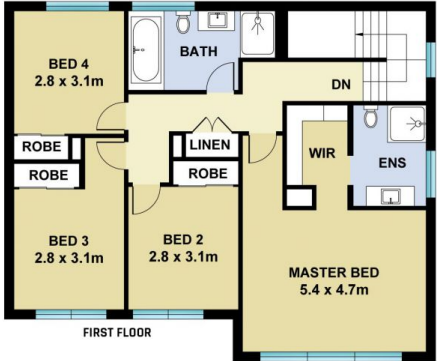

65 TWENTY EIGHTH STREET AUSTRAL