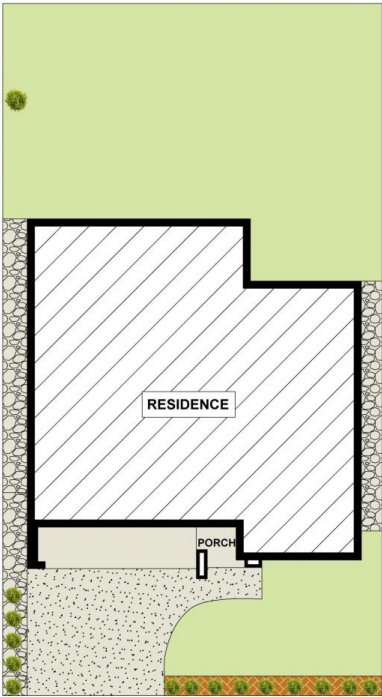

SITE PLAN

65 TWENTY EIGHTH STREET AUSTRAL