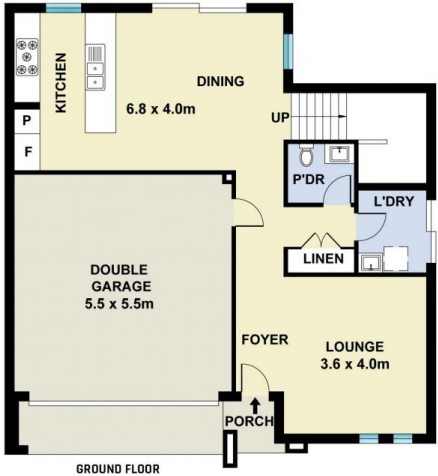

65 TWENTY EIGHTH STREET AUSTRAL