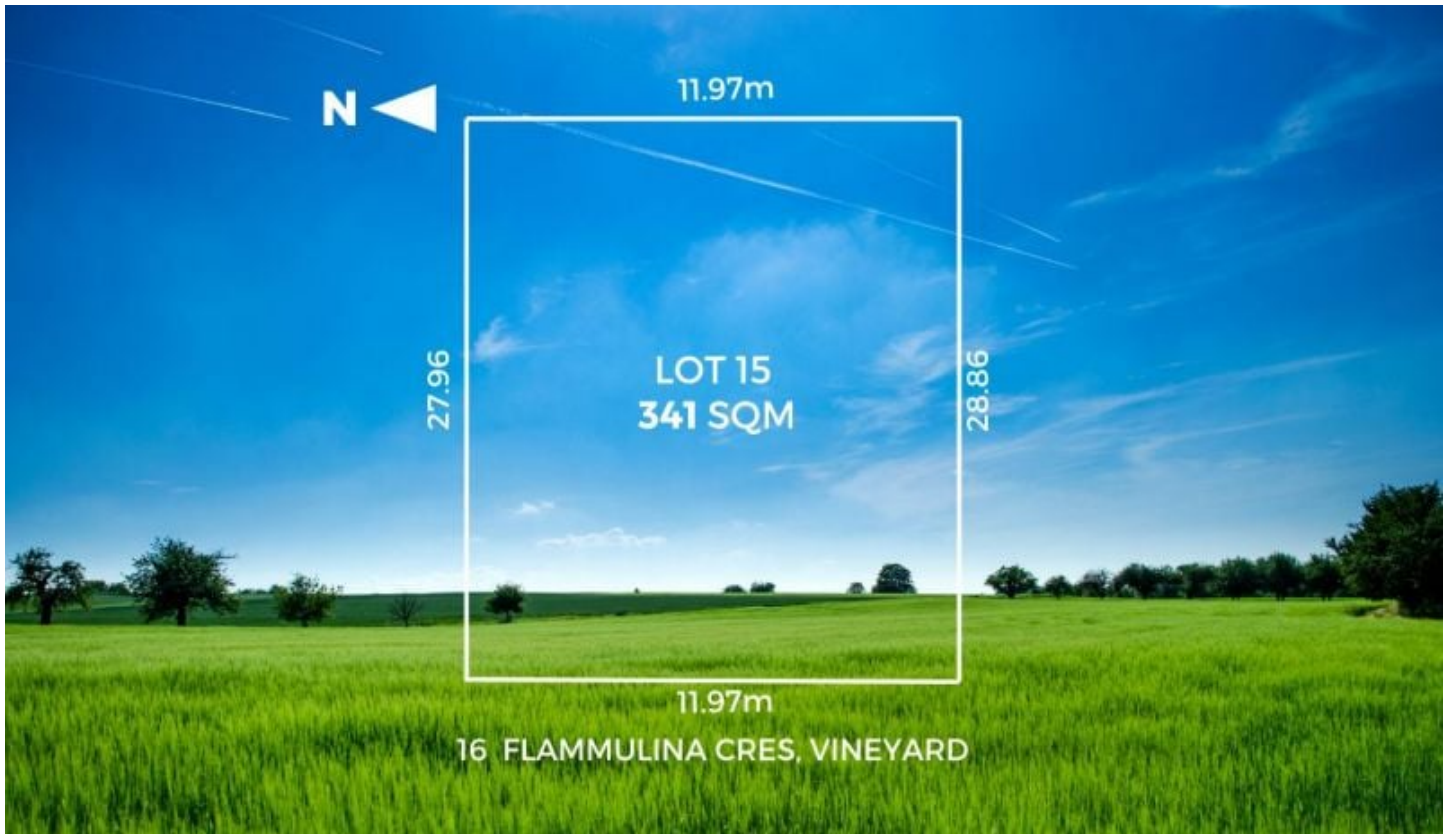

Mountview^{RE}

16 Flammulina Crescent Vineyard NSW

Mountview RE proudly presents 16 Flammulina Cres, Vineyard.

Situated in the area's most desirable location and offering unlimited potential this generous parcel of land provides you with the opportunity to build the home of your dreams with your choice of builder.

Features:

- * 341sqm block.
- * 11.96m Frontage
- * East Facing
- * Flat Block
- * Registered Land
- * Land-only lot option - choose your builder!
- * Close proximity to Vineyard Public School, Box Hill City Centre, Rouse Hill Regional Park, and Town Centre, Tallawong Metro Station and Hills of Carmel Shopping

Price : Just Listed
Land Size : 341 sqm
View : <https://www.mountviewre.com.au/sale/nsw/western-sydney/vineyard/residential/land/7969353>

Raman Brar
02 8883 3592

Malwinder Pandher
02 8883 3592