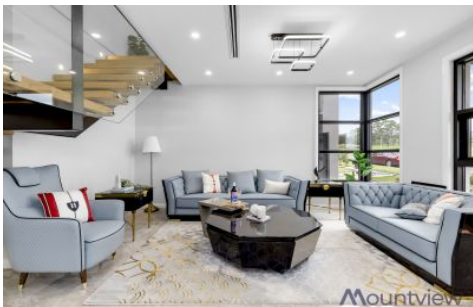

Mountview^{RE}

111 The Water Lane Box Hill NSW

4  2  2 

MVRE proudly presents this stunning property offers the epitome of contemporary living. With a perfect blend of space, style, and functionality, this home is designed to exceed your every expectation.

View : <https://www.mountviewre.com.au/lease/nsw/western-sydney/box-hill/residential/house/7968426>

4 Bedrooms with built-ins and ensuit walk-in robe to master
Open Plan Living
Two Living Rooms Plus Dining
Outdoor Entertainment Area
Island Kitchen Bench with Smeg Appliances
Walk-In Pantry
Upstairs Living Area