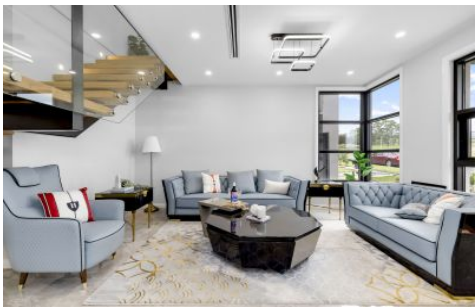

Mountview^{RE}

111 The Water Lane Box Hill NSW

4 2 2

This stunning property offers the epitome of contemporary living. With a perfect blend of space, style, and functionality, this home is designed to exceed your every expectation.

Featuring:

- 4 Bedrooms with built-ins and ensuite walk-in robe to master
- Open Plan Living
- Two Living Rooms Plus Dining
- Outdoor Entertainment Area
- Island Kitchen Bench with Smeg Appliances
- Walk-In Pantry
- Upstairs Living Area