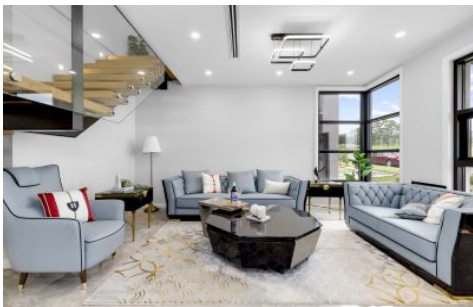

Mountview_{RE}

111 The Water Lane Box Hill NSW

4 2 2

This stunning property offers the epitome of contemporary living. With a perfect blend of space, style, and functionality, this home is designed to exceed your every expectation.

Price : \$850 PW

View : <https://www.mountviewre.com.au/lease/nsw/west-ern-sydney/box-hill/residential/house/7960716>

Featuring:

- 4 Bedrooms with built-ins and ensuit walk-in robe to master
- Open Plan Living
- Two Living Rooms Plus Dining
- Outdoor Entertainment Area
- Island Kitchen Bench with Smeg Appliances
- Walk-In Pantry
- Upstairs Living Area