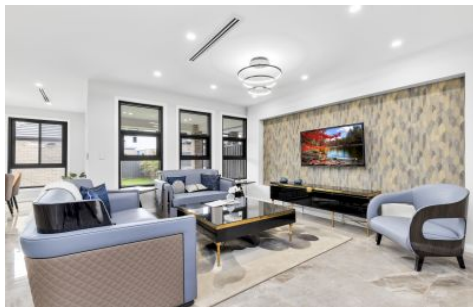

Mountview^{RE}

111 The Water Lane Box Hill NSW

4 2 2

This stunning property offers the epitome of contemporary living. With a perfect blend of space, style, and functionality, this home is designed to exceed your every expectation.

Featuring:

- 4 Bedrooms with built-ins and ensuite walk-in robe to master
- Open Plan Living
- Two Living Rooms Plus Dining
- Outdoor Entertainment Area
- Island Kitchen Bench with Smeg Appliances
- Walk-In Pantry
- Upstairs Living Area