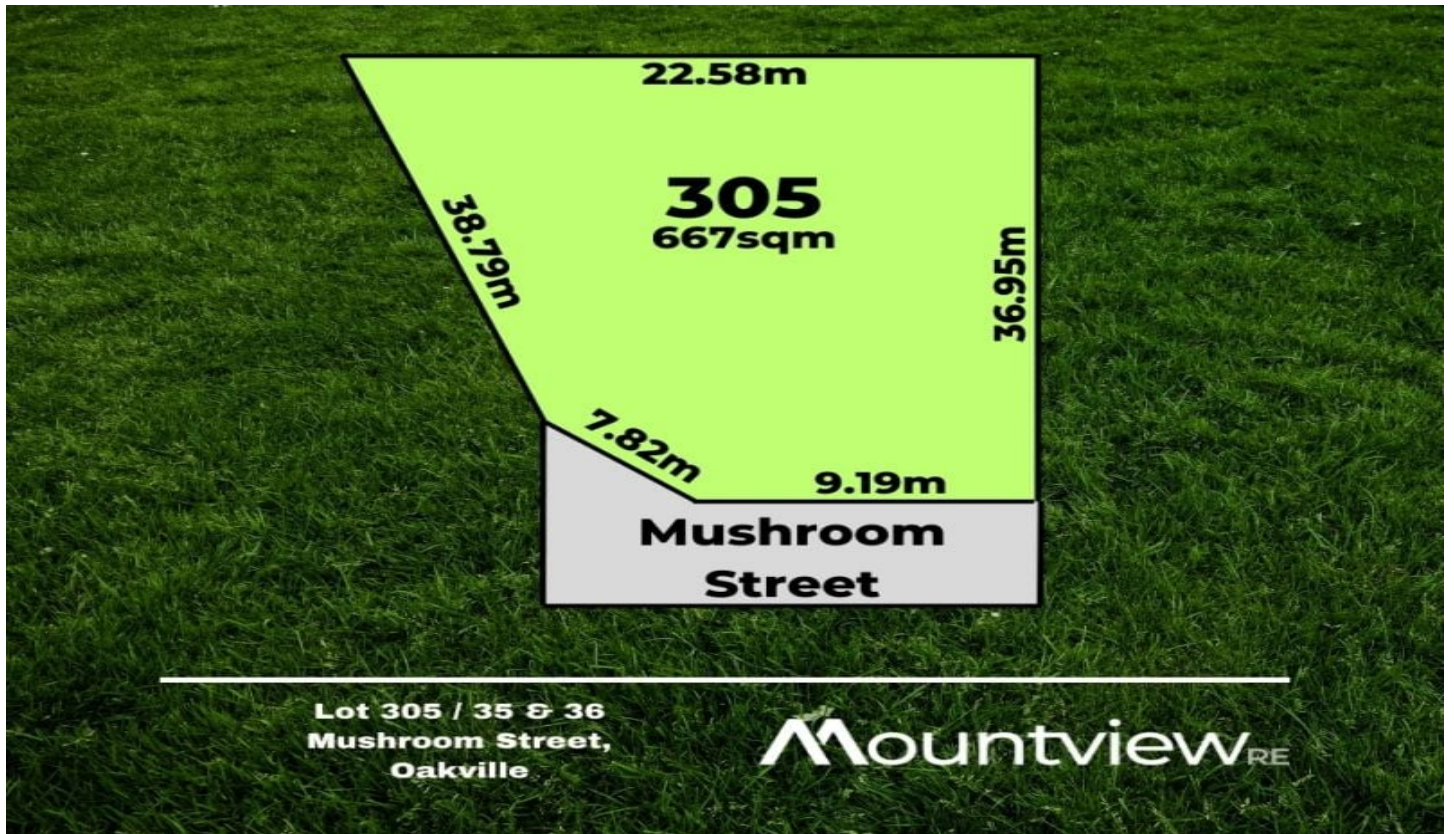

# Mountview<sub>RE</sub>

## 305/35 & 36 Mushroom Street Oakville NSW

MVRE proudly present Lot 305 Mushroom Street to the market.

### Features:

- \* 667sqm block.
- \* March 2024 Registration.
- \* Land-only lot option - choose your own builder!
- \* Close proximity to Santa Sophia school in Gables, Box Hill City Centre, Rouse Hill Regional Park, and Town Centre.

**Land Size** : 667 sqm  
**View** : <https://www.mountviewre.com.au/sale/nsw/western-sydney/oakville/residential/land/7925206>

**Chet Greatbatch Murphy**  
02 8883 3592

**Rahul Sehgal**  
02 8883 3592