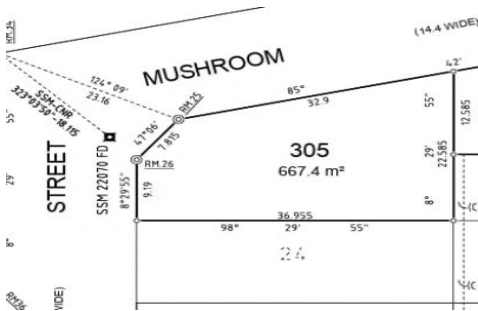

## 305/35 & 36 Mushroom Street Oakville NSW

MVRE proudly present Lot 305 Mushroom Street to the market.

### Features:

- \* 667sqm block.
- \* March 2024 Registration.
- \* Land-only lot option - choose your own builder!
- \* Close proximity to Santa Sophia school in Gables, Box Hill City Centre, Rouse Hill Regional Park, and Town Centre.

**Land Size** : 667 sqm  
**View** : <https://www.mountviewre.com.au/sale/nsw/western-sydney/oakville/residential/land/7925206>

**Chet Greatbatch Murphy**  
02 8883 3592

**Rahul Sehgal**  
02 8883 3592