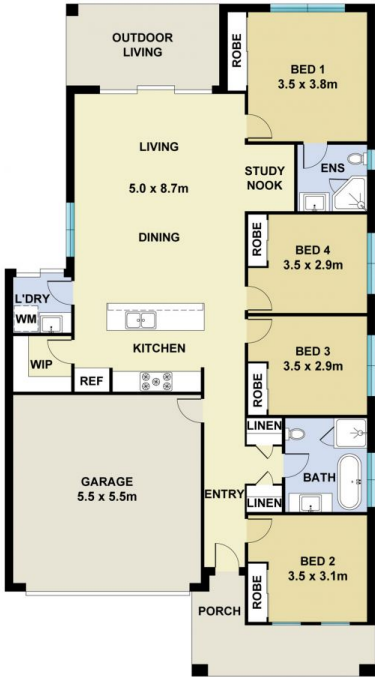

Inder Nirman
02 8883 3592

Raman Brar
02 8883 3592

22 DOLOMITE ROAD GABLES