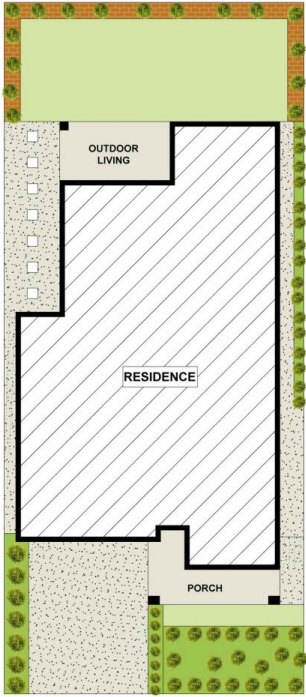

SITE PLAN

22 DOLOMITE ROAD GABLES