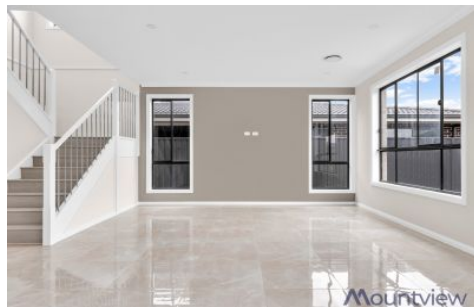

Mountview_{RE}

29 Tarcoola Drive Box Hill NSW

5 3 2

This beautiful double-story family home offers stylish contemporary living, meticulous attention to detail, and generous living spaces. It includes a Master Bedroom with an en-suite, a walk-in wardrobe, and a study area.

The property is positioned in one of the most sought-after pockets of Gables.

Main features to highlight:

- ~ 4 Huge Bedrooms upstairs with built-ins for all
- ~ Double vanity ensuite & walk-in robe to the Master bedroom with access to private balcony
- ~ 5th Bedroom downstairs that's perfect for in-laws or guests
- ~ Built-ins for all the other bedrooms and an additional study upstairs
- ~ Floor to ceiling tiles in all the bathrooms