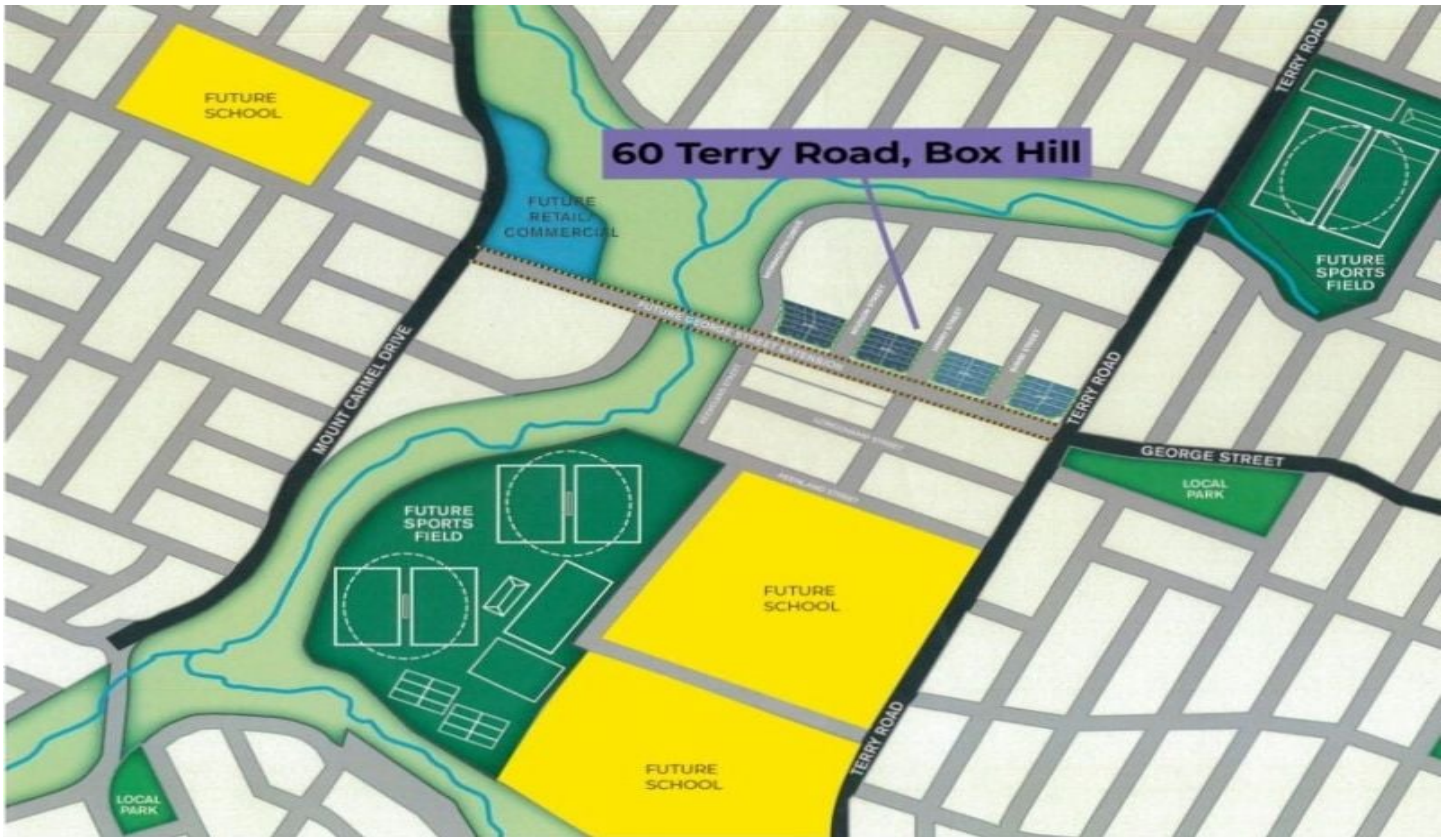

## Box Hill

Rahul Sehgal & MVRE proudly present the 60 Terry Road estate to the market. Perfectly positioned, in a central location to all desired amenities, this estate serves as the perfect opportunity to establish yourself in the Box Hill community well.

**Price** : Dual Access Lot!  
**Land Size** : 285 sqm  
**View** : <https://www.mountviewre.com.au/sale/nsw/western-sydney/box-hill/residential/land/7907384>

### Features:

- Various lot sizes available.
- 'Land-only' || Choose your own builder.
- Registered Land || Ready to build your dream home.
- Central location to amenities, including close proximity to shopping complex, two future schools & two future sporting parks.
- Desirable Hills Shire Locale