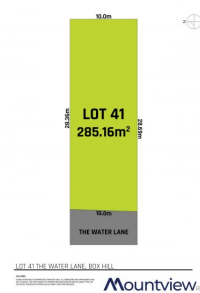

## Box Hill

Rahul Sehgal & MVRE proudly present the 60 Terry Road estate to the market. Perfectly positioned, in a central location to all desired amenities, this estate serves as the perfect opportunity to establish yourself in the Box Hill community well.

**Price** : Dual Access Lot!  
**Land Size** : 285 sqm  
**View** : <https://www.mountviewre.com.au/sale/nsw/western-sydney/box-hill/residential/land/7907384>