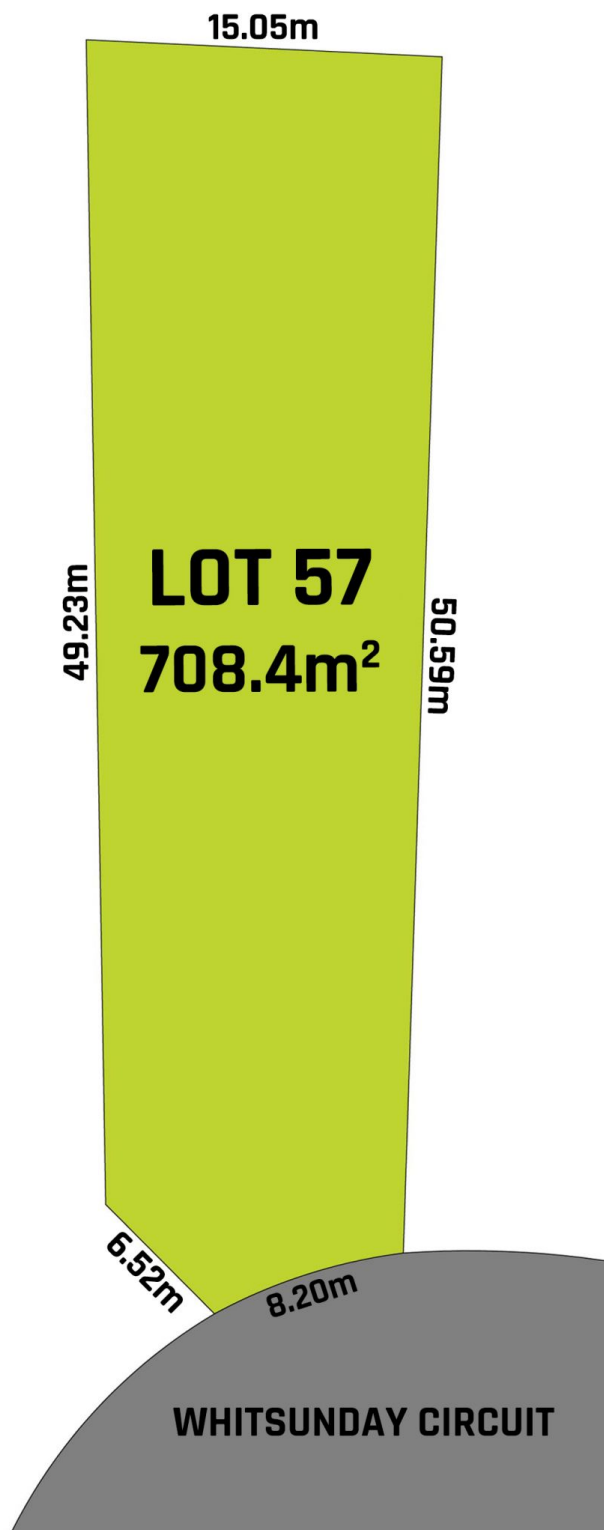

# Mountview<sub>RE</sub>

## 40 Whitsunday Circuit North Kellyville NSW

A large 708m<sup>2</sup> block of land sits in a superior neighbourhood surrounded by other luxury, custom built homes and against a breath-taking backdrop of protected bushland.

→Land Features include:

- ~ 708m<sup>2</sup> registered E4 block 14 metre frontage (approx.)
- ~ Concept building plans are available for you to have an

**Land Size** : 708 sqm

**View** : <https://www.mountviewre.com.au/sale/nsw/hills/north-kellyville/residential/land/7891204>

**Malwinder Pandher**  
02 8883 3592

**Rahul Sehgal**  
02 8883 3592

40 WHITSUNDAY CIRCUIT, NORTH KELLYVILLE

---

**DISCLAIMER:**

PLANS SHOWN ARE FOR MARKETING PURPOSES ONLY. ALL DIMENSIONS ARE APPROXIMATE AND NOT TO SCALE. THEY ARE SUBJECT TO ERRORS AND INACCURACIES AND NO LIABILITY WILL BE ACCEPTED. INTERESTED PARTIES SHOULD MAKE THEIR OWN INQUIRIES.