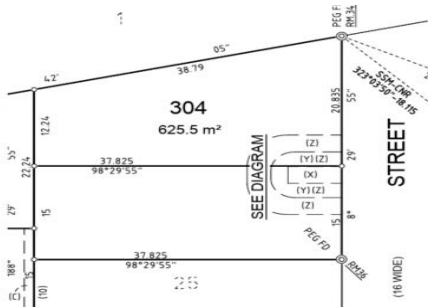

## 304/35 & 36 Mushroom Street Oakville NSW

MVRE proudly present Lot 304 Mushroom Street to the market.

### Features:

- \* 625sqm block.
- \* March 2024 Registration.
- \* Land-only lot option - choose your own builder!
- \* Close proximity to Santa Sophia school in Gables, Box Hill City Centre, Rouse Hill Regional Park, and Town Centre.

**Price** : \$ 840,000  
**Land Size** : 625 sqm  
**View** : <https://www.mountviewre.com.au/sale/nsw/western-sydney/oakville/residential/land/7881251>

**Chet Greatbatch Murphy**  
02 8883 3592

**Rahul Sehgal**  
02 8883 3592