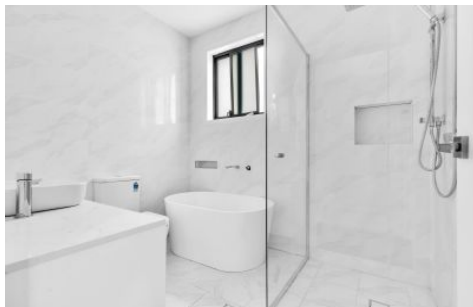

Mountview_{RE}

8 Gemini Street Box Hill NSW

5 🛏️ 2 🚿 1 🚗

Mountview RE is proud to present this beautiful double-story family home the ultimate blend of stylish contemporary living and meticulous attention to detail, space, quality, and style with generous living spaces, a Master Bedroom with an en-suite, a walk-in wardrobe & a study area. Certainly positioned in arguably one of the most sought-after Pockets of Box Hill.

View : <https://www.mountviewre.com.au/lease/nsw/western-sydney/box-hill/residential/house/7868414>

Main features to highlight:

- ~ Beautifully Landscaped Large backyard
- ~ A full bathroom & a provision for 5th Bedroom Downstairs
- ~ Quality Plantation shutters & Downlights throughout
- ~ Tiled Floor at the ground level and quality Timber flooring upstairs throughout
- ~ Elegant open-plan meals and family room off the kitchen
- ~ Kitchen with stone benchtops, stainless steel quality