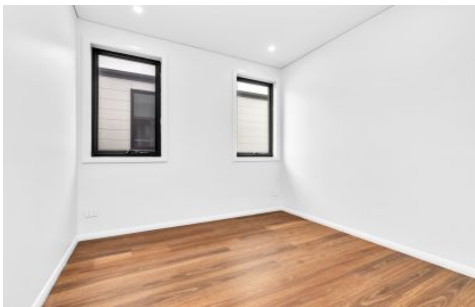

Mountview_{RE}

8 Gemini Street Box Hill NSW

5 🛏️ 2 🚿 1 🚗

Mountview RE is proud to present this beautiful double-story family home the ultimate blend of stylish contemporary living and meticulous attention to detail, space, quality, and style with generous living spaces, a Master Bedroom with an en-suite, a walk-in wardrobe & a study area. Certainly positioned in arguably one of the most sought-after Pockets of Box Hill.

View : <https://www.mountviewre.com.au/lease/nsw/western-sydney/box-hill/residential/house/7868414>

Main features to highlight:

- ~ Beautifully Landscaped Large backyard
- ~ A full bathroom & a provision for 5th Bedroom Downstairs
- ~ Quality Plantation shutters & Downlights throughout
- ~ Tiled Floor at the ground level and quality Timber flooring upstairs throughout
- ~ Elegant open-plan meals and family room off the kitchen
- ~ Kitchen with stone benchtops, stainless steel quality