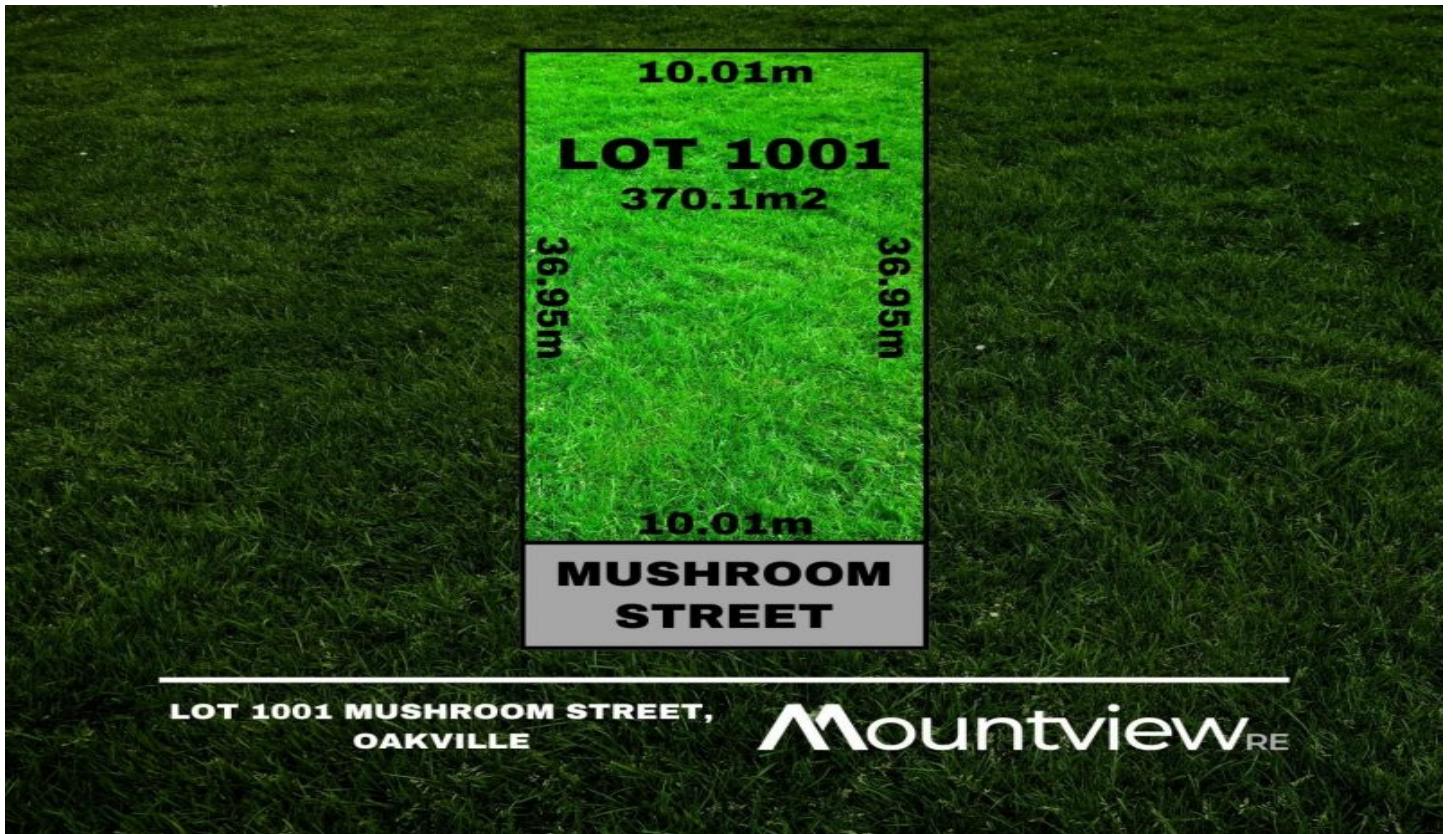

## 1001/ Mushroom Street Oakville NSW

MVRE proudly presents the Menin Road estate to the market. With something for everyone, these lots are sure to go quick!!!

### Features:

- \* Various lot sizes available - get in touch for prices.
- \* Land-only lot option - choose your own builder!
- \* Close proximity to Santa Sophia school in Gables, Box Hill City Centre, Rouse Hill Regional Park, and Town Centre.

**Price** : \$ 680,000  
**Land Size** : 370 sqm  
**View** : <https://www.mountviewre.com.au/sale/nsw/western-sydney/oakville/residential/land/7849281>

**Rahul Sehgal**  
02 8883 3592

**Chet Greatbatch Murphy**  
02 8883 3592