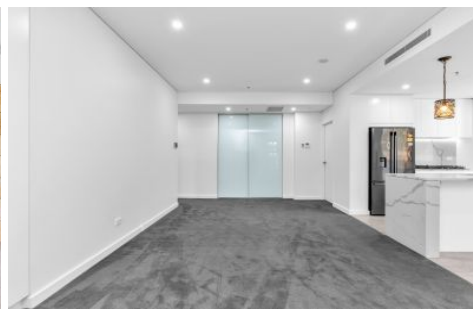

# Mountview<sup>RE</sup>

109/33 Dawes Avenue Castle Hill NSW

2 2 1

MountviewRE is proud to present this luxurious apartment that's nestled in the peace and quiet of a suburban nook in Castle Hill. Being minutes from Hills Showground Metro Station, premium interiors with finest of features and finishes, opulent facilities and sun-drenched private balcony with a greenery outlook, this apartment is sure to impress.

**View** : <https://www.mountviewre.com.au/lease/nsw/hills/castle-hill/residential/apartment/7828560>

Quality Features Include:

High ceilings with ducted AC throughout  
Open plan living & dining  
Two generously sized bedrooms with mirrored built-in robes & ensuite to master  
Main bathroom with tiled walls, shower & bath  
Island benchtop in the kitchen with only the highest calibre of fittings and appliances