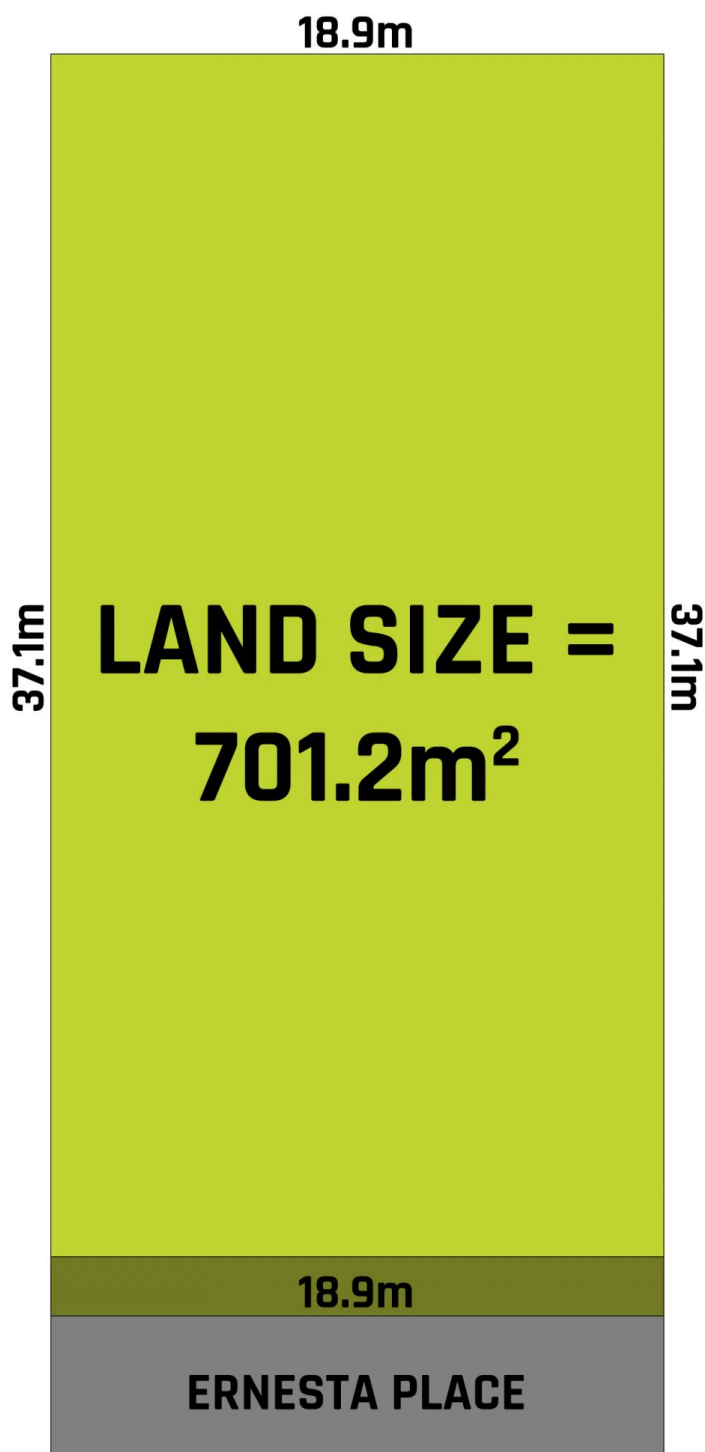

Mountview_{RE}

38 Ernesta Place Bella Vista NSW

Mountview RE is proud to present this registered block of land in Bella Vista which is ready for you to build.

Let your imagination run free when designing your new home to sit on this premium block of land.

Situated in the prestigious Bella Vista, you will be in the finest of company at this highly desirable address. An amazing opportunity to build your Luxury and prestige Home!

Boasting:

- ~ Registered and ready to build your dream home (STCA)
- ~ Very generous in size totalling 701.2m²
- ~ Rectangular shaped block for ease of building
- ~ Wide frontage of over 18.9 metres to accommodate a triple garage designer home

Land Size : 701.2 sqm

View : <https://www.mountviewre.com.au/sale/nsw/hills/bella-vista/residential/land/7827599>

Malwinder Pandher
02 8883 3592

Rahul Sehgal
02 8883 3592

38 ERNESTA PLACE, BELLA VISTA

DISCLAIMER:

PLANS SHOWN ARE FOR MARKETING PURPOSES ONLY. ALL DIMENSIONS ARE APPROXIMATE AND NOT TO SCALE. THEY ARE SUBJECT TO ERRORS AND INACCURACIES AND NO LIABILITY WILL BE ACCEPTED. INTERESTED PARTIES SHOULD MAKE THEIR OWN INQUIRIES.