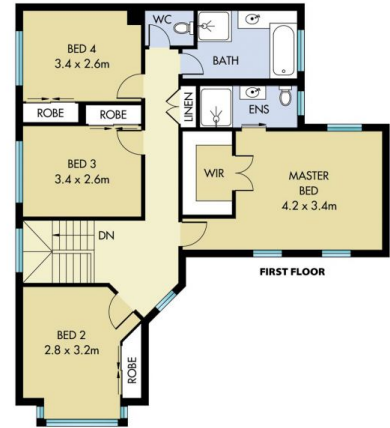

FIRST FLOOR

21 TALLOW PLACE GLENWOOD