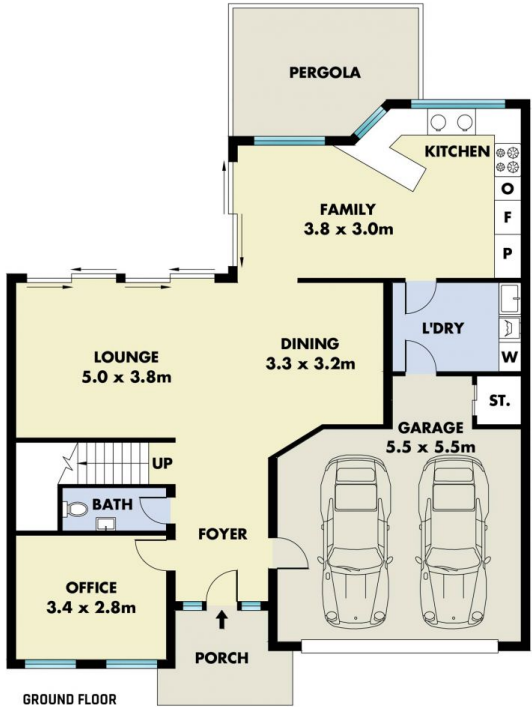

13 IBIS CLOSE BELLA VISTA