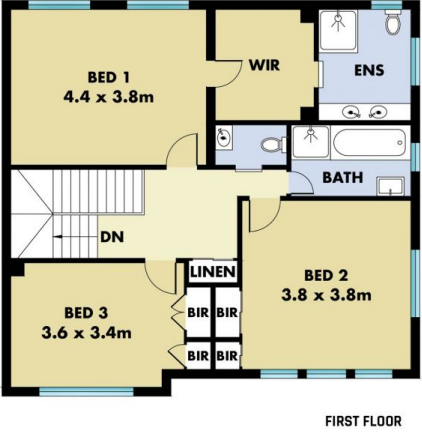

13 IBIS CLOSE BELLA VISTA