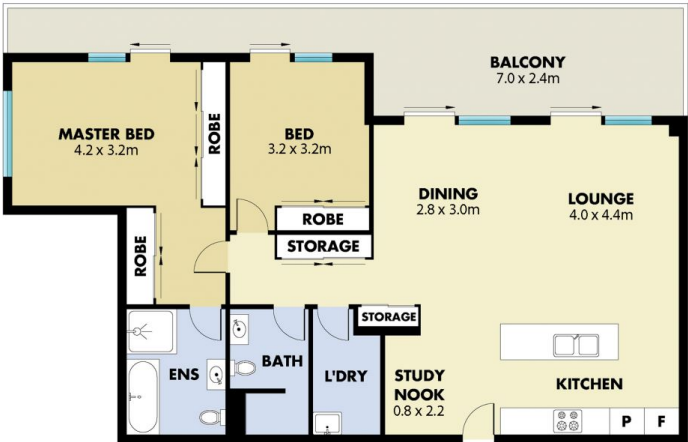

429/2 GERBERA PLACE KELLYVILLE