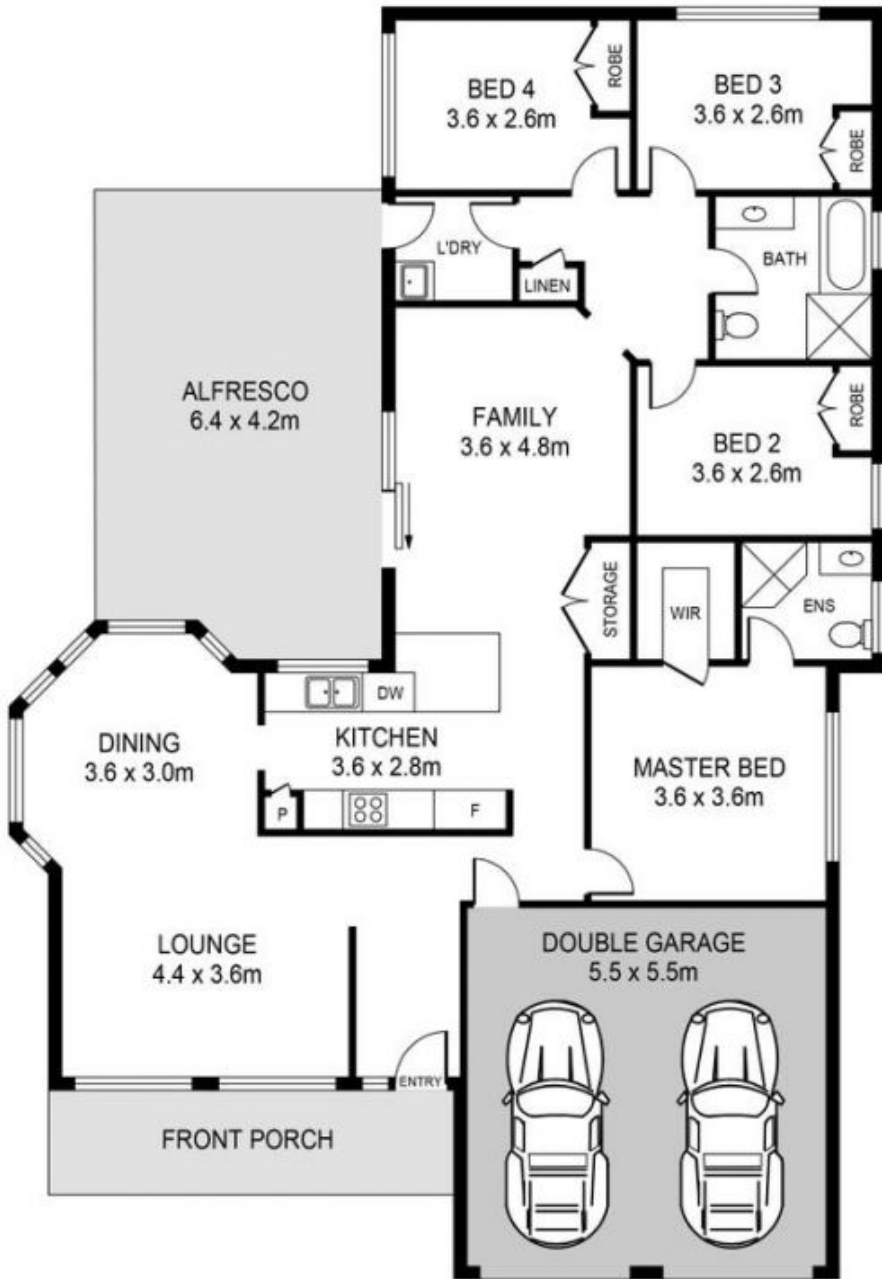

Mountview^{RE}

8 Nixon Street Glenwood NSW

4  2  2 

Mountview RE is proud to present this single level family home has been freshly painted and has brand new carpets throughout. The home offers a functional free flowing floorplan that is open and light-filled and features formal and informal living areas that open to a large covered outdoor entertainment area.

- > Generous formal lounge and dining room
- > Galley style kitchen with ample cupboard space and gas cooking
- > Spacious tiled family room
- > Four bedrooms with built-in robes
- > Main bedroom with a walk-in robe and an ensuite
- > Large covered entertainment area with a level grassed yard
- > Double lock-up garage with internal access plus a huge storage shed

Land Size : 502 sqm
View : <https://www.mountviewre.com.au/lease/nsw/western-sydney/glenwood/residential/house/7766787>

Tenzin Tsega
02 8883 3592

Woetso Jigdak
02 8883 3592

SITE PLAN