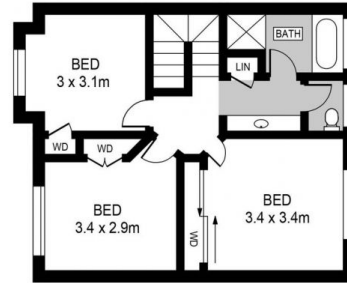

- Spacious open plan living and dining area featuring split system air conditioning
- Functional kitchen with gas cooktop, stainless steel appliances, tranquil outlook to yard
- Three well-scaled bedrooms all fitted with built-in wardrobes
- Family bathroom with shower, bath and separate toilet, second toilet in powder room downstairs
- Sun-drenched, private North facing rear yard with covered outdoor entertaining decking
- Single garage with internal entry through laundry, side access to rear yard
- Extras include ducted air conditioning upstairs, timber

**Tenzin Tsega**  
02 8883 3592

**Woetso Jigdak**  
02 8883 3592

SITE PLAN (NOT TO SCALE)

GROUND FLOOR

FIRST FLOOR

17 Scenic Grove, Glenwood