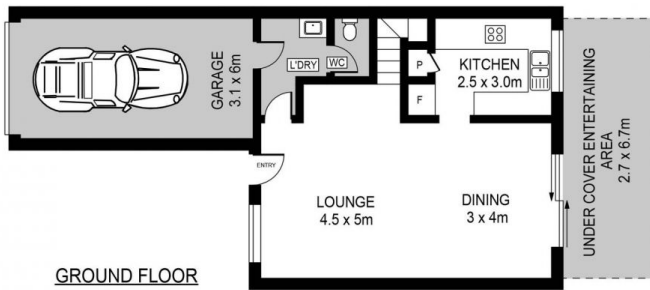

- Spacious open plan living and dining area featuring split system air conditioning
- Functional kitchen with gas cooktop, stainless steel appliances, tranquil outlook to yard
- Three well-scaled bedrooms all fitted with built-in wardrobes
- Family bathroom with shower, bath and separate toilet, second toilet in powder room downstairs
- Sun-drenched, private North facing rear yard with covered outdoor entertaining decking
- Single garage with internal entry through laundry, side access to rear yard
- Extras include ducted air conditioning upstairs, timber

**Tenzin Tsega**  
02 8883 3592

**Woetso Jigdak**  
02 8883 3592

SITE PLAN (NOT TO SCALE)

GROUND FLOOR

FIRST FLOOR

17 Scenic Grove, Glenwood