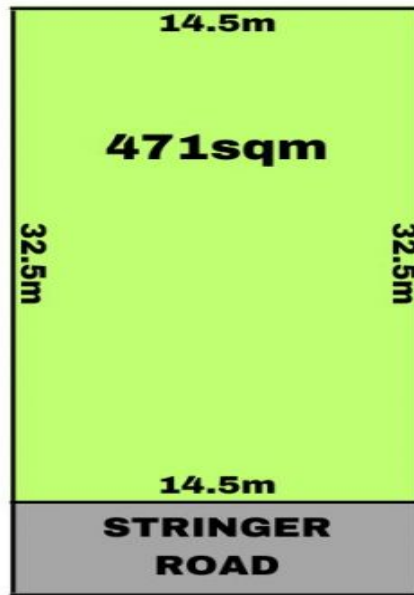

# Mountview<sup>RE</sup>

68 Stringer Road,  
North Kellyville

Mountview<sup>RE</sup>

**Price** : \$ 1,265,000  
**Land Size** : 471 sqm  
**View** : <https://www.mountviewre.com.au/sale/nsw/hills/north-kellyville/residential/land/7709033>

**Rahul Sehgal**  
02 8883 3592

**Chet Greatbatch Murphy**  
02 8883 3592