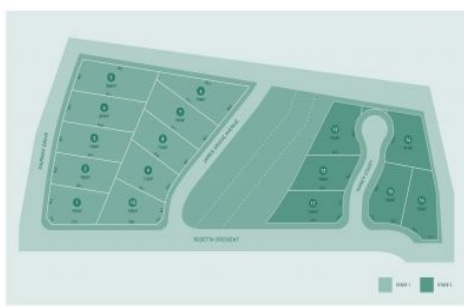

Mountview^{RE}

Norwest

Stage 2 Release on the way! Register your details.

Features:

- Registered - ready to build.
- BVPS catchment.
- Only minutes walk to Norwest Esplanade, Marketown and Metro Station and only a short drive to Castle Hill Country Club, Norwest Hospital, major shopping centres and highway access.