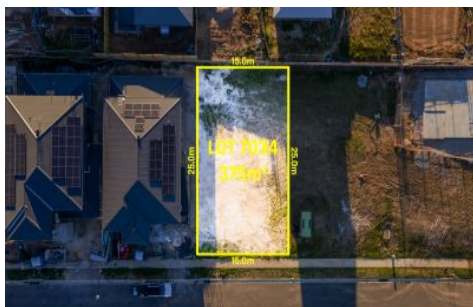

## 16 Sardinian Street Box Hill NSW

Rahul Sehgal and MVRE proudly presents 16 Sardinian Street, Box Hill to the market. Well positioned, this block offers the perfect opportunity for any family to establish themselves well in this growing community.

**Price** : \$ 810,000  
**Land Size** : 375 sqm  
**View** : <https://www.mountviewre.com.au/sale/nsw/western-sydney/box-hill/residential/land/7705376>

### Features:

- 375sqm block with 15m frontage.
- Registered land! ready to build your dream home.
- Central location to amenities
- Desirable Hills Shire Locale
- Rouse Hill Public & High School catchment