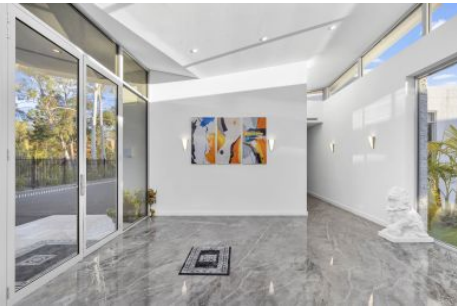

Mountview_{RE}

129 Glenhaven Road Glenhaven NSW

7 7 8

~ 200 Square of luxury living on 5 acres

~ SOLD for all time suburb record price

~ Do not sell for an average price, sell with Mountview RE for more!

~Thinking of selling?