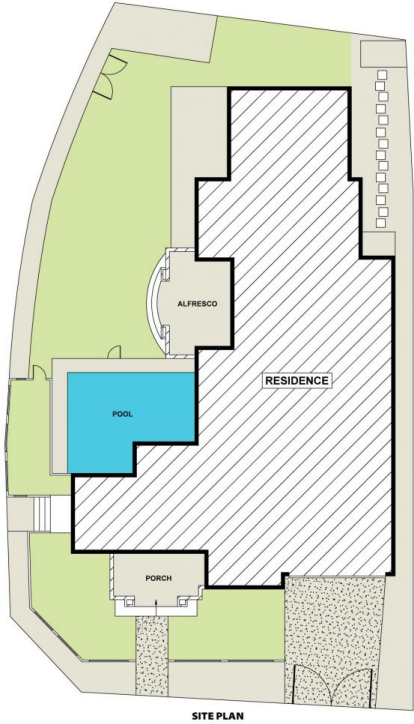

71 EDGEWATER DRIVE BELLA VISTA