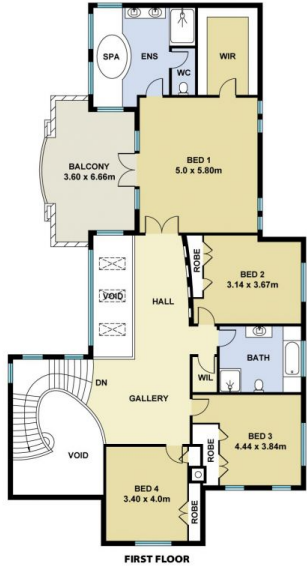

71 EDGEWATER DRIVE BELLA VISTA