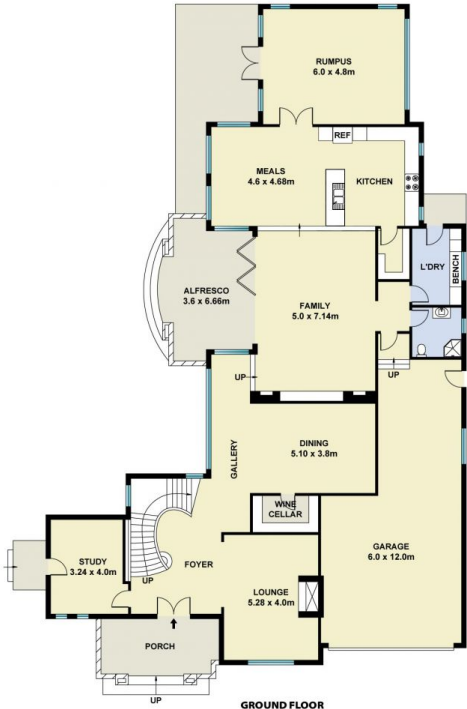

71 EDGEWATER DRIVE BELLA VISTA