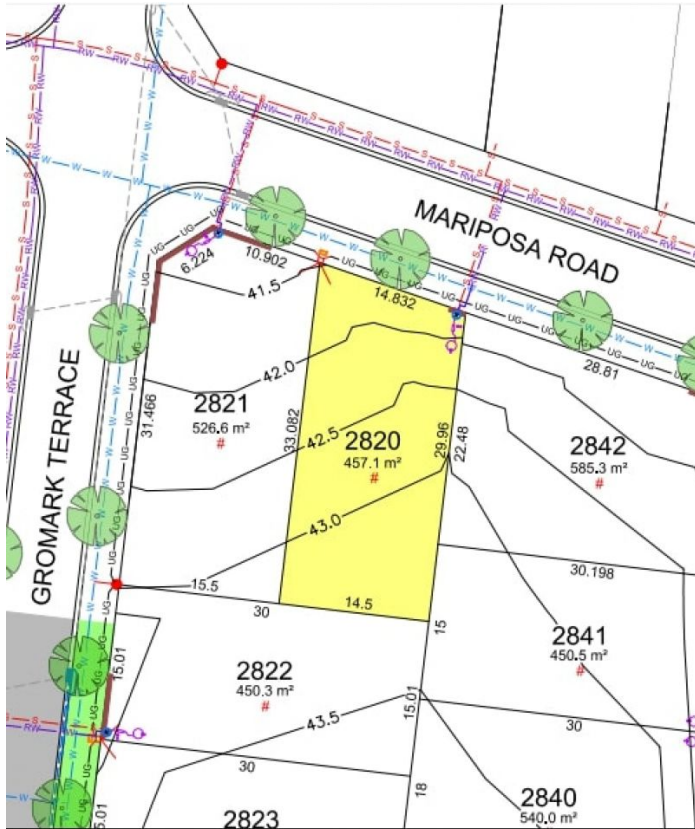

Mountview_{RE}

Lot-2820 Mariposa Road Box Hill NSW

Registering Soon | North Facing, Short Stroll to Slidey Park

Mountview Real Estate exclusively presents this level, Vacant Block of 457sqm Land, located in one of Sydney's fastest-growing areas in Gables.

In an exclusive and high position of Sydney's northwest corridor of The Gables Estate, offers great views, is a family lifestyle hub, and is in a real estate hot spot.

The existing appeal of the area is enhanced by the introduction of \$123M Santa Sophia Catholic College, a school with a local shopping precinct.

Situated in the area's most desirable location and offering unlimited potential this generous parcel of land provides you with the opportunity to build the home of your dreams.

Price : \$ 966,000
Land Size : 457 sqm
View : <https://www.mountviewre.com.au/sale/nsw/western-sydney/box-hill/residential/land/7630872>