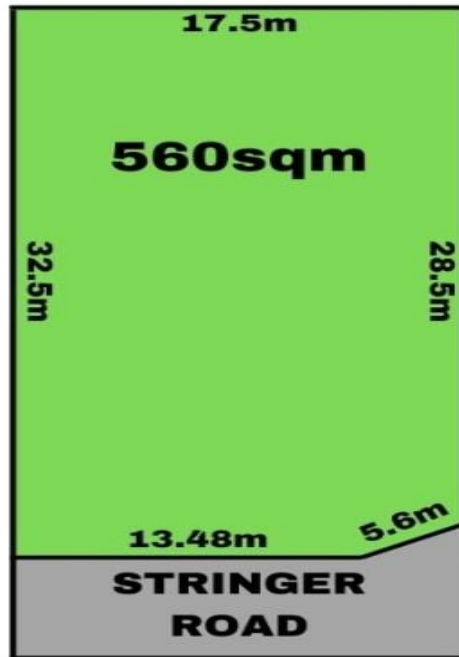

# Mountview<sup>RE</sup>

**76 STRINGER ROAD,  
NORTH KELLYVILLE**

**Mountview<sup>RE</sup>**

**Price** : \$ 1,480,000  
**Land Size** : 560 sqm  
**View** : <https://www.mountviewre.com.au/sale/nsw/hills/north-kellyville/residential/land/7601939>