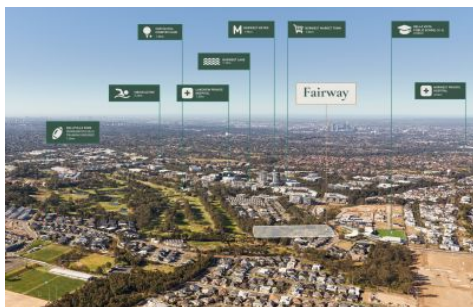

Mountview^{RE}

Norwest

Stage 2 Release on the way! Register your details.

Features:

- Registered - ready to build.
- BVPS catchment.
- Only minutes walk to Norwest Esplanade, Marketown and Metro Station and only a short drive to Castle Hill Country Club, Norwest Hospital, major shopping centres and highway access.