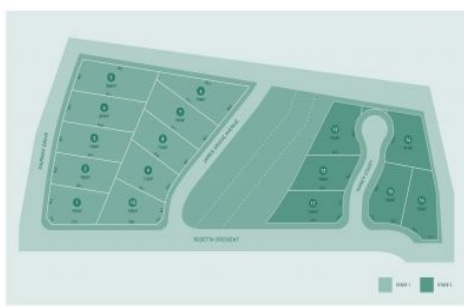

Mountview^{RE}

Norwest

Stage 2 Release on the way! Register your details.

Features:

- Registered - ready to build.
- BVPS catchment.
- Only minutes walk to Norwest Esplanade, Marketown and Metro Station and only a short drive to Castle Hill Country Club, Norwest Hospital, major shopping centres and highway access.

Price : Stage 1 Sold Out! Stage 2 On The Way!
Land Size : 777.9 sqm
View : <https://www.mountviewre.com.au/sale/nsw/hills/norwest/residential/land/7576762>

Chet Greatbatch Murphy
02 8883 3592