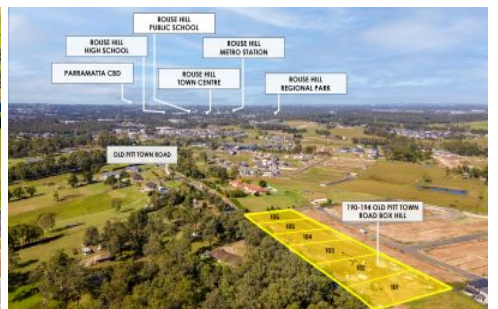

## 190-194 Old Pitt Town Road Box Hill NSW

Mountview RE proudly offers an exclusive opportunity to create your dream home with larger 2000sqm lot, the opportunities are endless.

The impressive size of these blocks gives you the opportunity to build a stunning, peaceful spacious family home with inground swimming pool & a tennis court using impressive architectural elements.