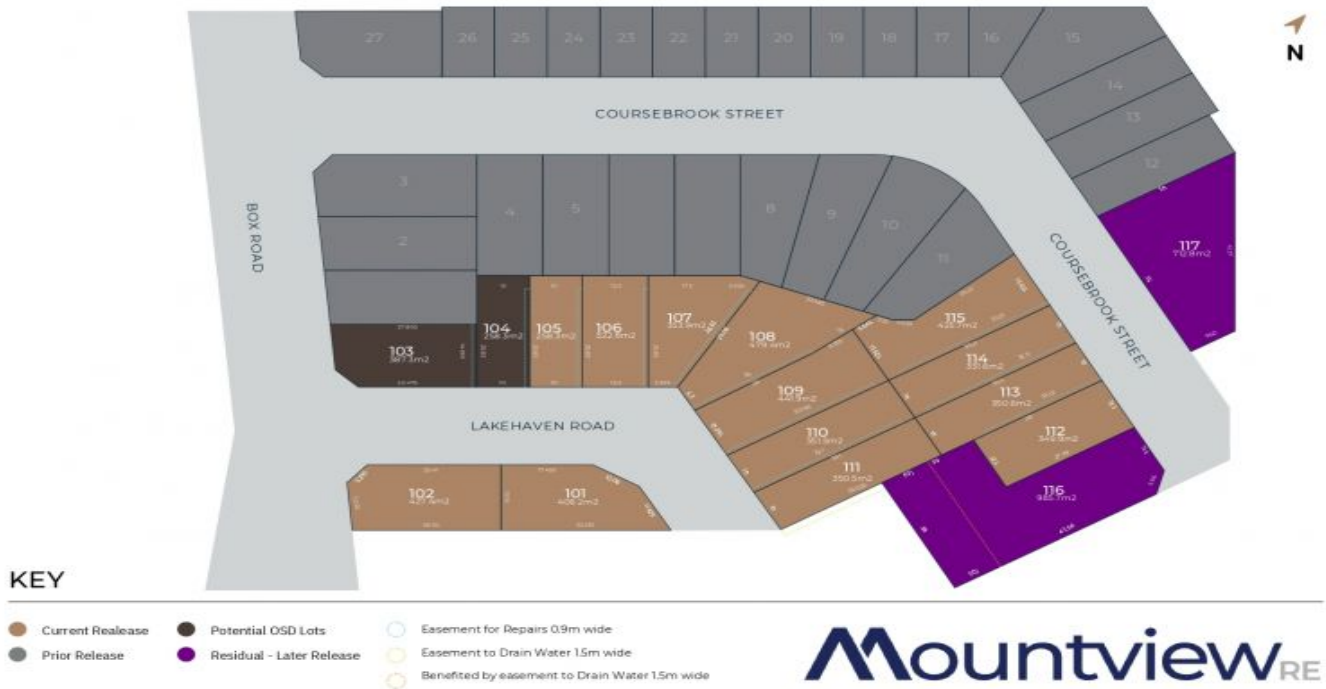

Mountview^{RE}

110/62 Box Road Box Hill NSW

Mountview RE proudly presents 62 Box Road, Box Hill: Incredible land only lot options in the heart of Box Hill. With easy access to schools, parks, transport and shopping centres, these lots are sure to go fast so get in touch quick!

Salient Features:

- * Lot sizes range from 258-350sqm.
- * Choose your own builder and build your dream home.
- * Land registers May 2023.
- * Live in a Government top 10 growth suburb, close to all amenities.

Location:

- * 5 minutes to Rouse Hill Town Centre
- * 5 minutes to the Tallawong Metro station
- * 9 minutes to Riverstone train station
- * 7 minutes to Rouse Hill Regional Park
- * 10 minutes to Scheyville National Park
- * 15 minutes to Norwest Private Hospital
- * 18 minutes to Howe Park on the Hawkesbury River
- * Close to a wide selection of Primary and Secondary Schools