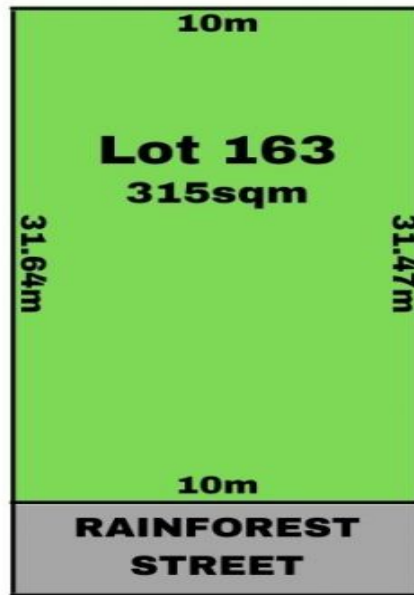

# Mountview<sup>RE</sup>

**Lot 163 Rainforest Street,  
Rouse Hill Heights**

**Mountview<sup>RE</sup>**

## 163/ Rainforest Street Box Hill NSW

MVRE proudly presents Lot 163 Rainforest Street - a well situated parcel with easy access to schools, parks, transport and shopping centres. With registration due in April-May 2023, you can choose your perfect home design and build your dream home!

### Salient Features:

- \* 315sqm block with 10m frontage.
- \* Land only lot option - choose your own builder.
- \* Situated in the Rouse Hill Heights estate - premium location central to all amenities.

### Location:

- \* 4.9km to Rouse Hill Town Centre
- \* 5km to the Tallawong Metro station
- \* 5.7km to Riverstone train station
- \* 3km to Rouse Hill Regional Park

**Land Size** : 315 sqm

**View** : <https://www.mountviewre.com.au/sale/nsw/western-sydney/box-hill/residential/land/7512473>