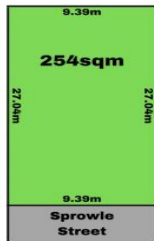

Mountview_{RE}