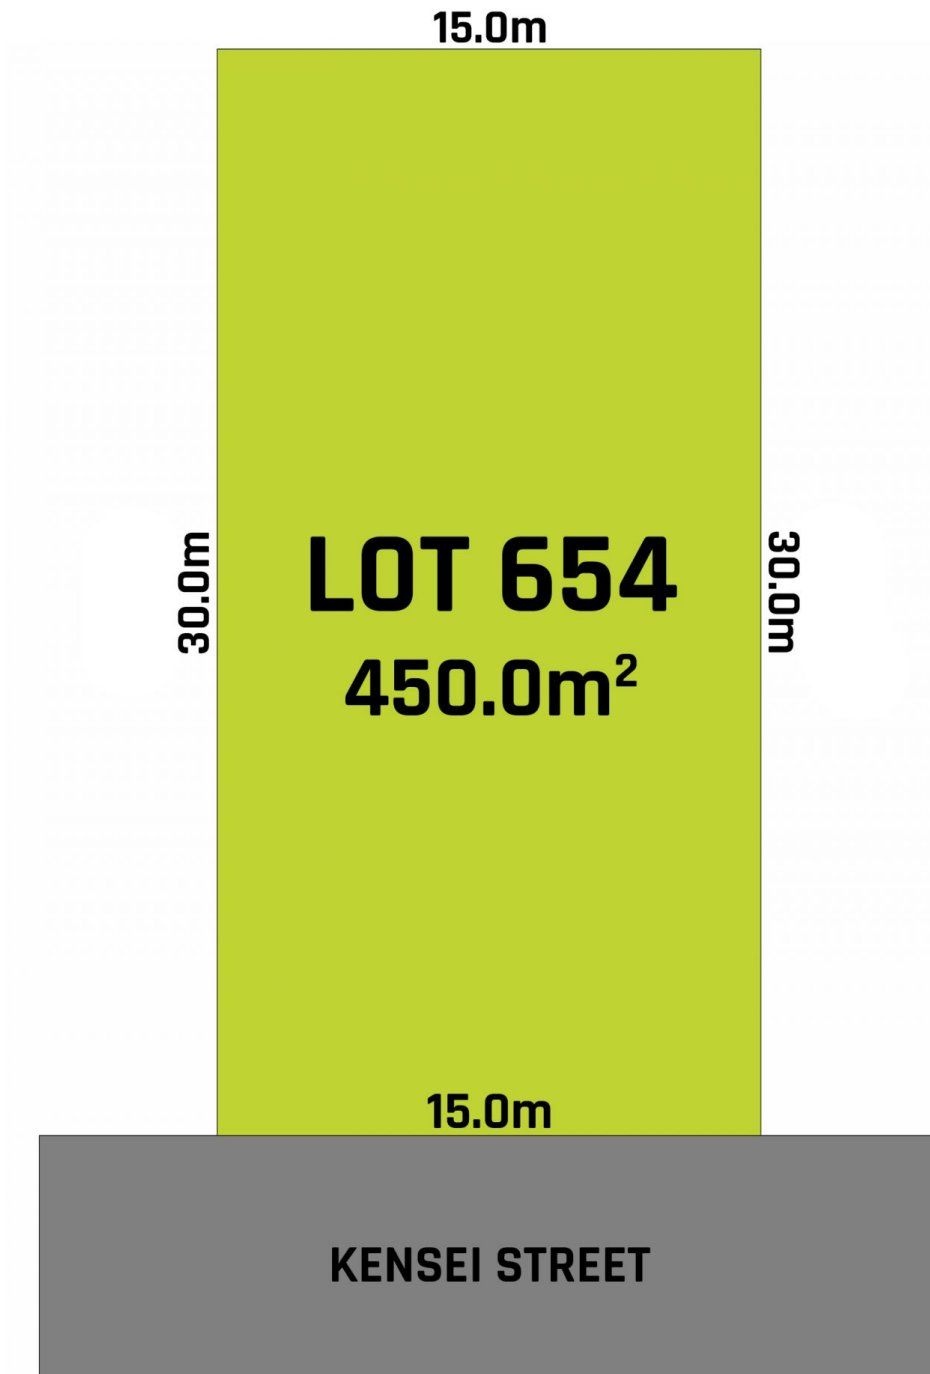

Price : \$ 890,000
Land Size : 450 sqm
View : <https://www.mountviewre.com.au/sale/nsw/-/gables/residential/land/7430592>

Malwinder Pandher
02 8883 3592

Inder Nirman
02 8883 3592

<https://www.mountviewre.com.au>

LOT 654 / 10 KENSEI STREET GABLES

DISCLAIMER:

PLANS SHOWN ARE FOR MARKETING PURPOSES ONLY. ALL DIMENSIONS ARE APPROXIMATE AND NOT TO SCALE. THEY ARE SUBJECT TO ERRORS AND INACCURACIES AND NO LIABILITY WILL BE ACCEPTED. INTERESTED PARTIES SHOULD MAKE THEIR OWN INQUIRIES.