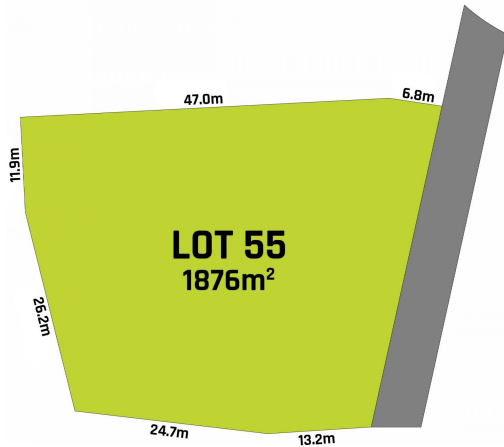

Mountview_{RE}