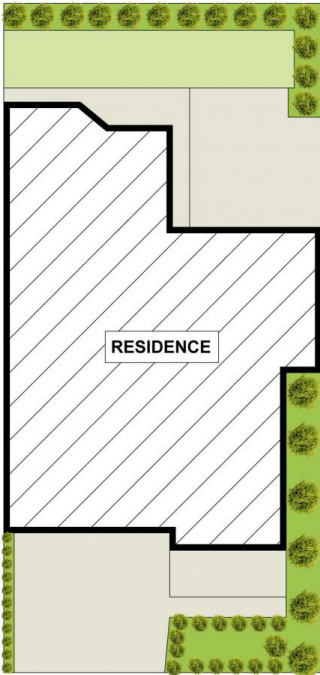

SITE PLAN

17 IBIS PLACE BELLA VISTA