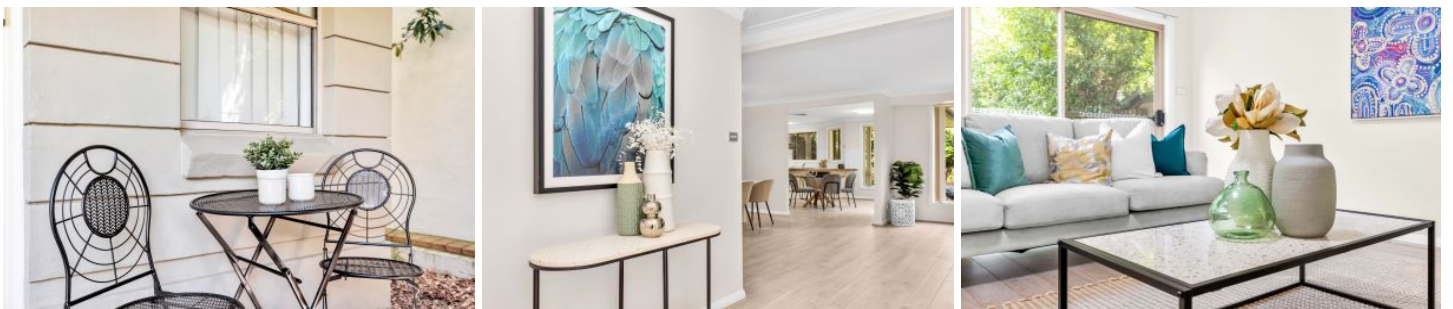

Mountview_{RE}

17 Ibis Place Bella Vista NSW

4 2 2

Mountview RE is proud to present this oversized home located in the coveted Swallow Ridge Estate of Bella Vista. Recently renovated and ready to move right in, your family will love the spacious and sunny floorplan set within a majestic community boasting manicured gardens, a swimming pool, and tennis courts.

Price : $ 1,630,000
Land Size : 310 sqm
View : <https://www.mountviewre.com.au/sale/nsw/hills/bella-vista/residential/house/7382255>

Featuring:

- Open plan kitchen, living and dining areas larger than most other floorplans in the complex
- Study nook downstairs
- Oversized master bedroom with ensuite and walk in robe
- Beautiful backyard with plenty of space to entertain
- Lifestyle features include private access to community tennis courts, swimming pool and BBQ areas
- Extras include split zone ducted air conditioning, upgraded lighting and automatic DLUG