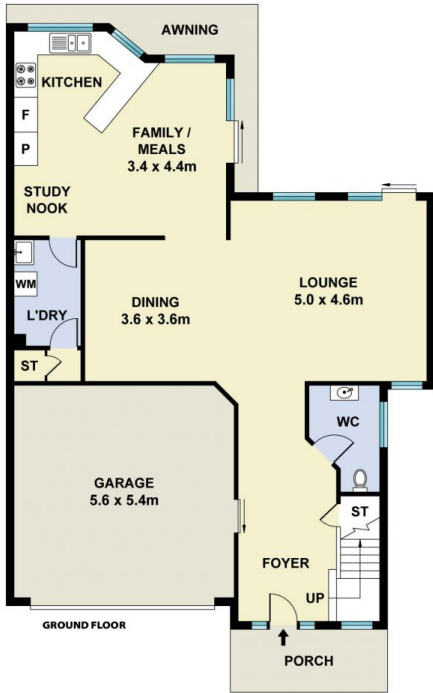

GROUND FLOOR