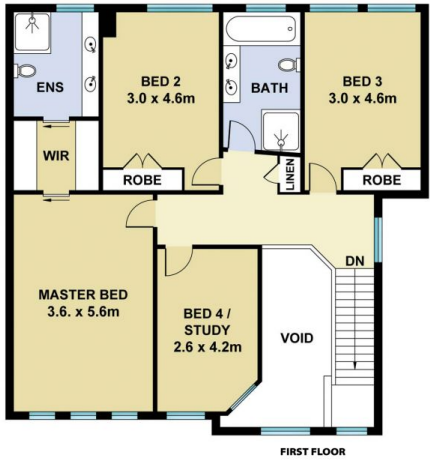

FIRST FLOOR

17 IBIS PLACE BELLA VISTA