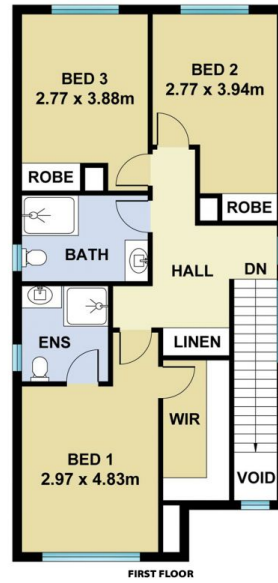

84 WITHERS ROAD NORTH KELLYVILLE