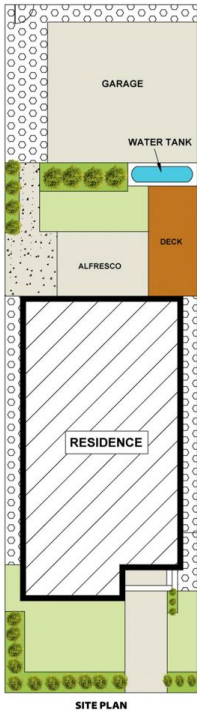

84 WITHERS ROAD NORTH KELLYVILLE