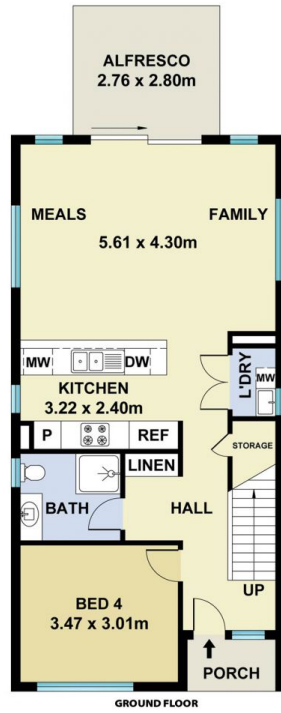

84 WITHERS ROAD NORTH KELLYVILLE