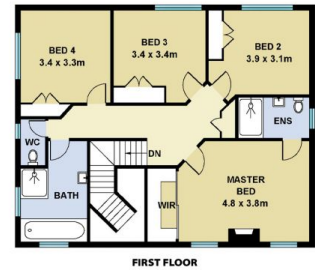

66 VALENTI CRESCENT KELLYVILLE