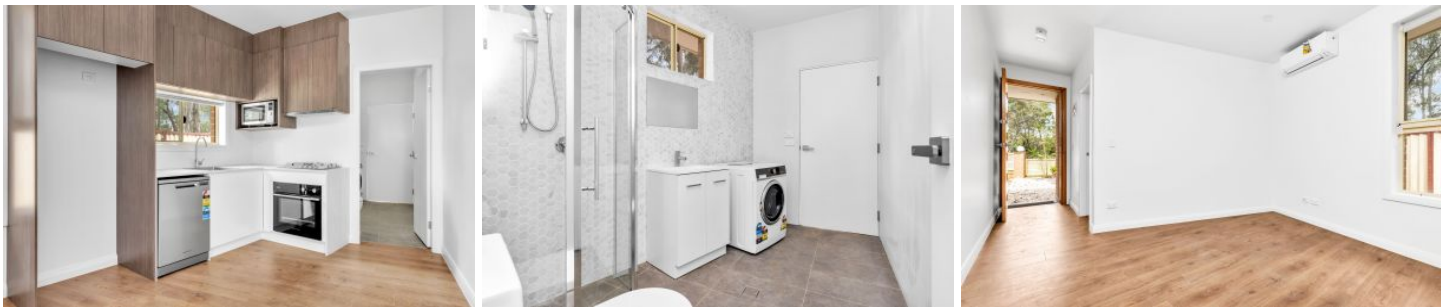

Mountview^{RE}

4a Montview Way Glenwood NSW

1 1

Mountview RE presents this brand new Grannyflat. located in one of the quiet pockets of Glenwood inside Caddies Creek Catchment Zone.

View : <https://www.mountviewre.com.au/lease/nsw/western-sydney/glenwood/residential/house/7250670>