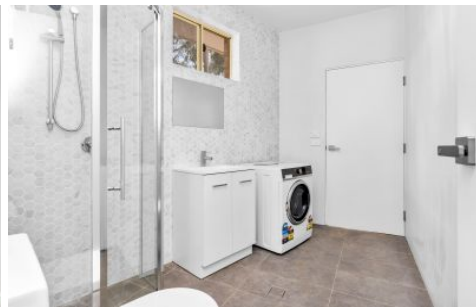

Mountview^{RE}

4a Montview Way Glenwood NSW

1 1

Mountview RE presents this brand new Grannyflat. located in one of the quiet pockets of Glenwood inside Caddies Creek Catchment Zone.

View : <https://www.mountviewre.com.au/lease/nsw/western-sydney/glenwood/residential/house/7250670>