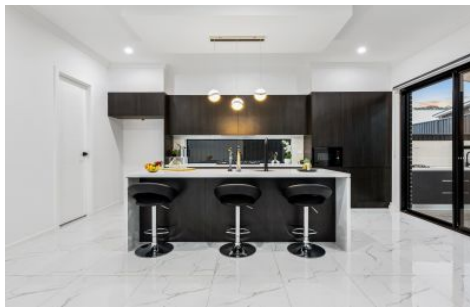

Mountview^{RE}

11 Globe Street Riverstone NSW

6 4 2

Rahul Sehgal and MVRE proudly present this new and spacious family home. A well designed build only finished 6 months ago, this property represents great opportunity for any family that enjoys comfort, sophistication, and love to entertain guests. Its many attributes are further complemented by outstanding location, close to all amenities.

Land Size : 312 sqm
View : <https://www.mountviewre.com.au/sale/nsw/western-sydney/riverstone/residential/house/7210738>

Property Features:

- Six expansive bedrooms, all fitted with wardrobes. Master bedroom contains walk-in and ensuite.
- Sleek gourmet kitchen with gas cooktop and oven, 40 mm stone benchtops.
- Spacious living and dining area, flowing into extra large covered alfresco with a gas outdoor kitchen, perfect for year round entertaining.
- Automatic garage with internal access.