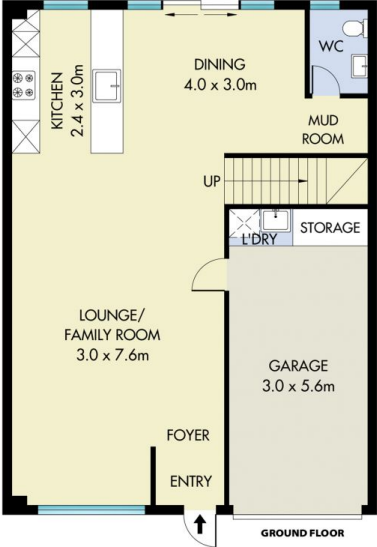

GROUND FLOOR