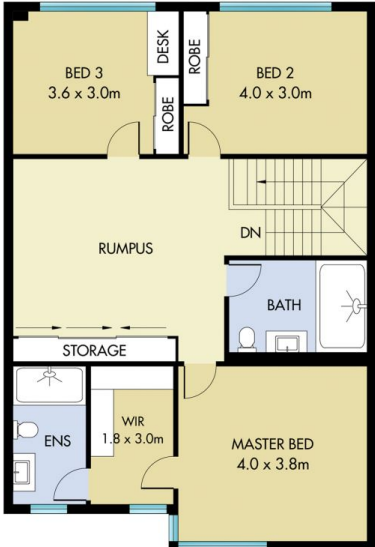

FIRST FLOOR

19 WEID PLACE KELLYVILLE