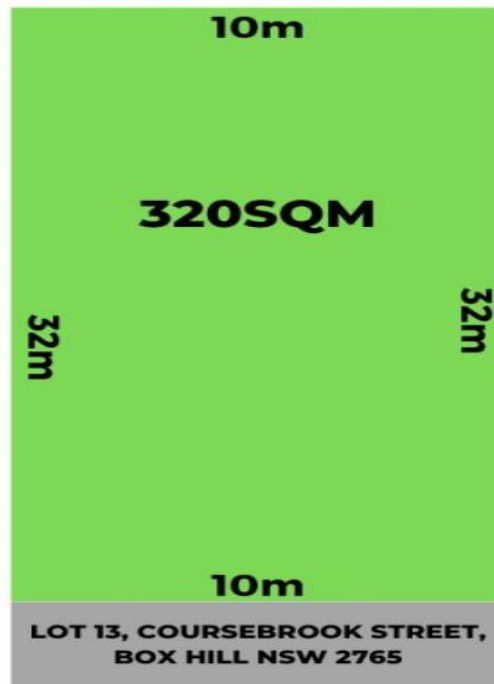

# Mountview<sub>RE</sub>

Lot 13 Coursebrook Street, fairly flat and level land makes it easy to build on with lower site costs. Land size: 320sqm, with an 10m frontage, conveniently located, with only a short drive away from a multitude of amenities, such as the Rouse Hill Town Centre, short drive to both Rouse Hill & Tallawong Metro Stations as well as a range of other services.

- ? Registered land and ready to build on
- ? Unleash your dreams and build that architectural designer home that you have been searching for
- ? A wonderful opportunity to live in a highly desirable

**Land Size** : 320 sqm  
**View** : <https://www.mountviewre.com.au/sale/nsw/western-sydney/box-hill/residential/land/7173028>